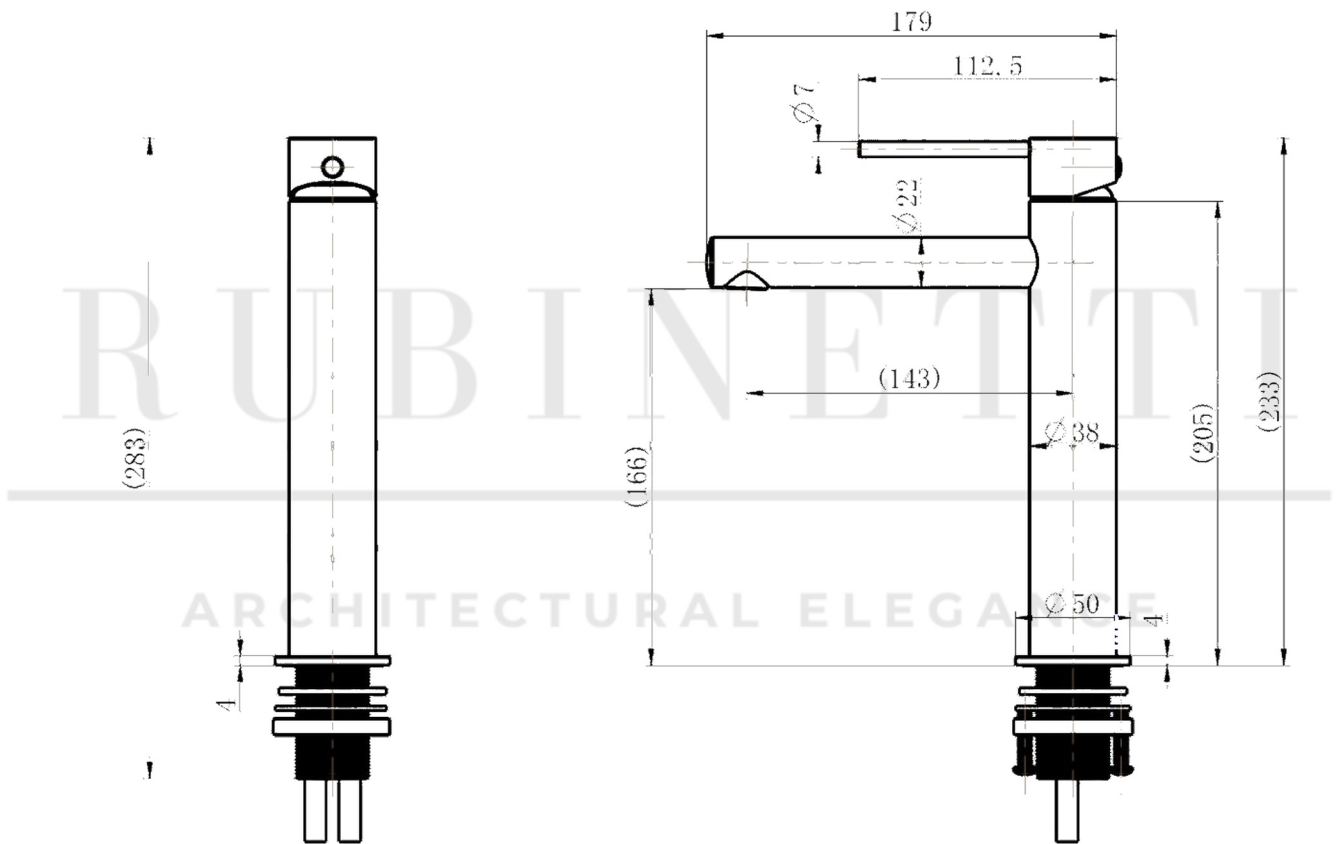

RUBINETTI

ARCHITECTURAL ELEGANCE

FBM03 - Fibonacci Medium Basin Mixer

Dimensions shown are nominal only. Do not commence any drilling or rough-in work until the product has been received and physically measured. All dimensions are in millimetres. Do not scale from this drawing.