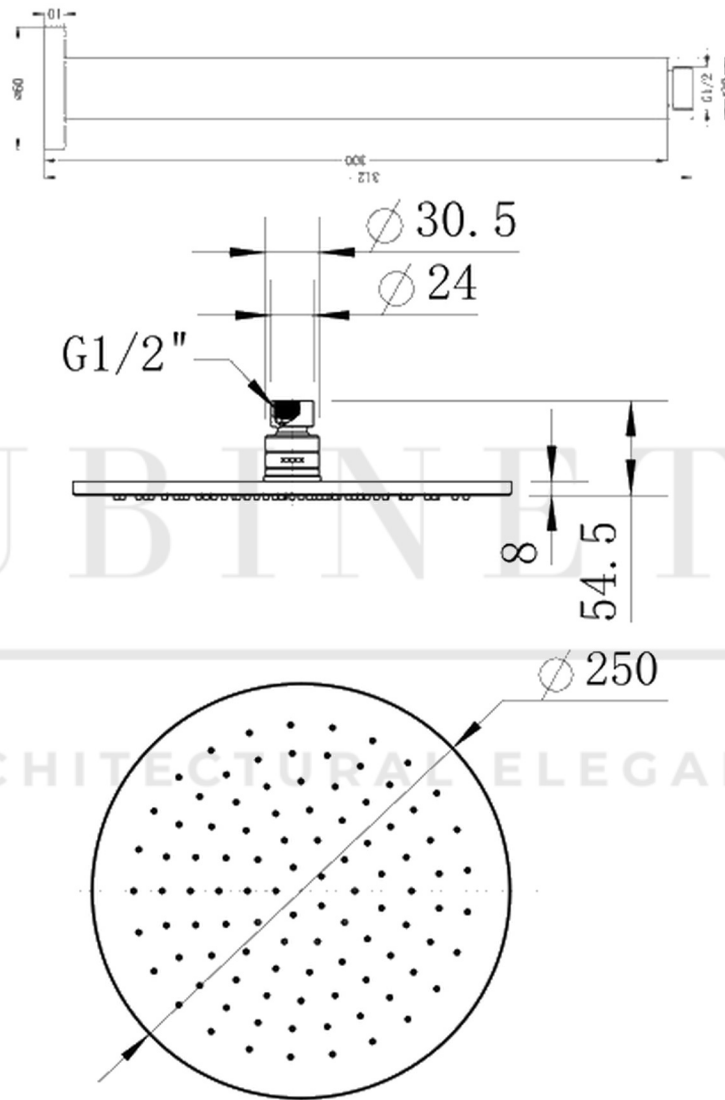

# RUBINETTI

ARCHITECTURAL ELEGANCE

**FCR01** - Fibonacci Ceiling Shower 250 Rose

Dimensions shown are nominal only. Do not commence any drilling or rough-in work until the product has been received and physically measured. All dimensions are in millimetres. Do not scale from this drawing.