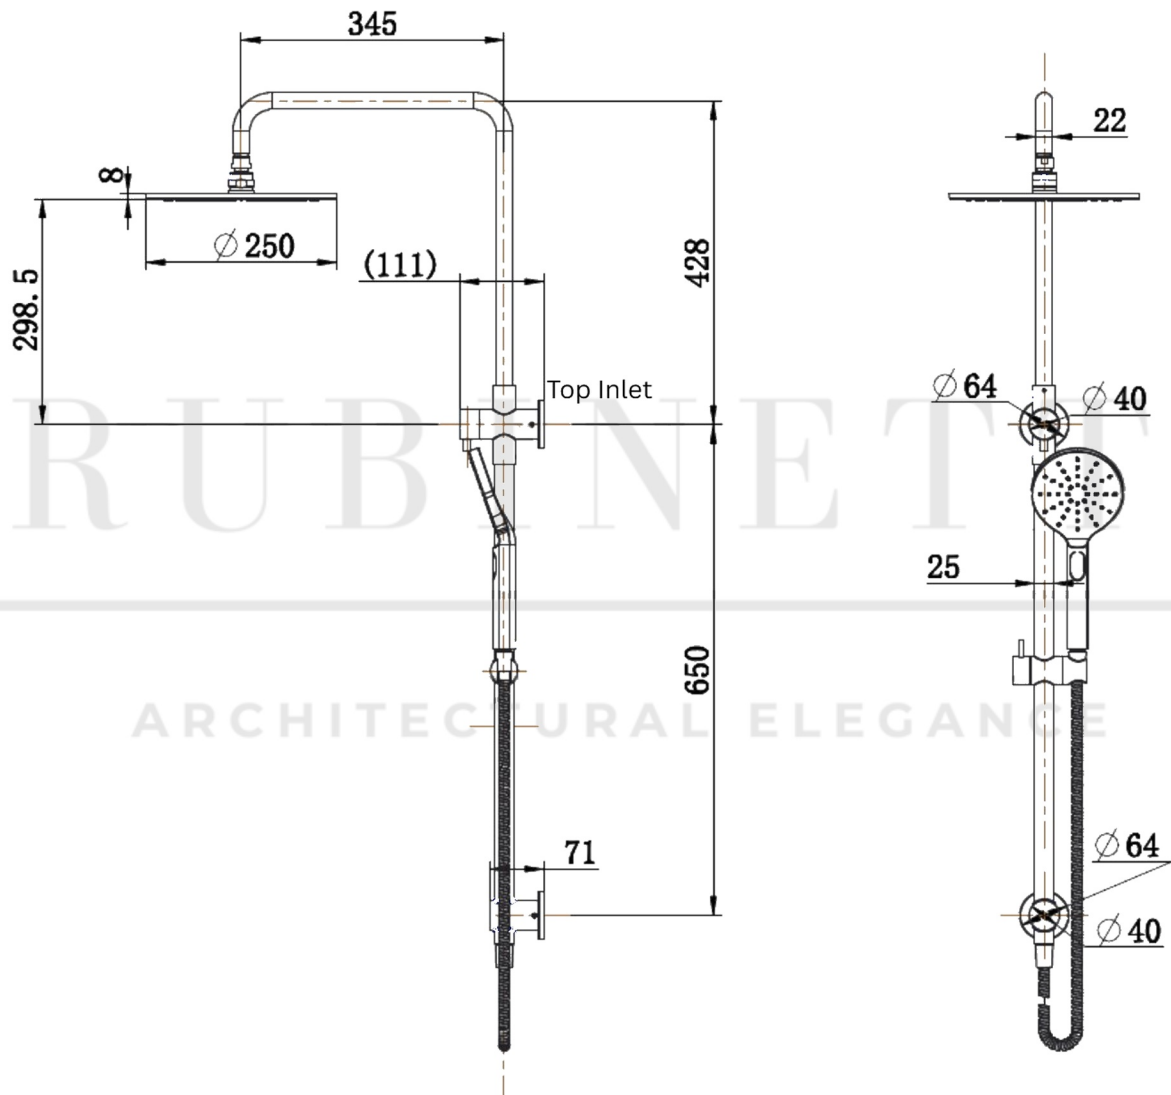

RUBINETTI

ARCHITECTURAL ELEGANCE

FHS01L - Fibonacci Twin Shower System with Large Handshower

Dimensions shown are nominal only. Do not commence any drilling or rough-in work until the product has been received and physically measured. All dimensions are in millimetres. Do not scale from this drawing.