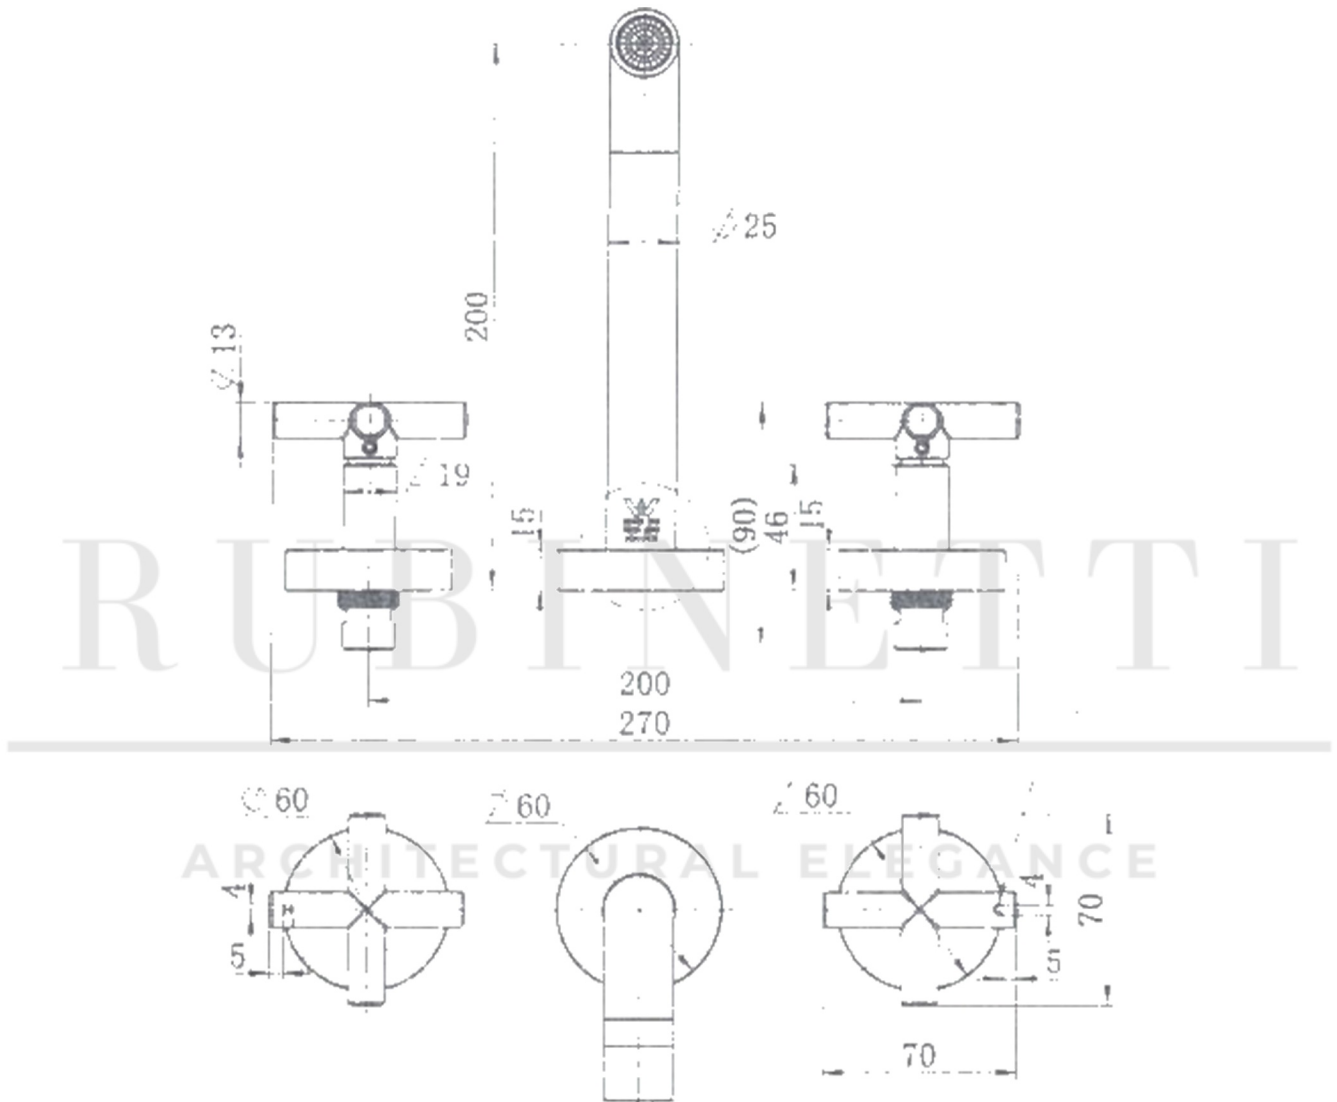

RUBINETTI

ARCHITECTURAL ELEGANCE

FWTS - Fibonacci Wall Tap Set

Dimensions shown are nominal only. Do not commence any drilling or rough-in work until the product has been received and physically measured. All dimensions are in millimetres. Do not scale from this drawing.