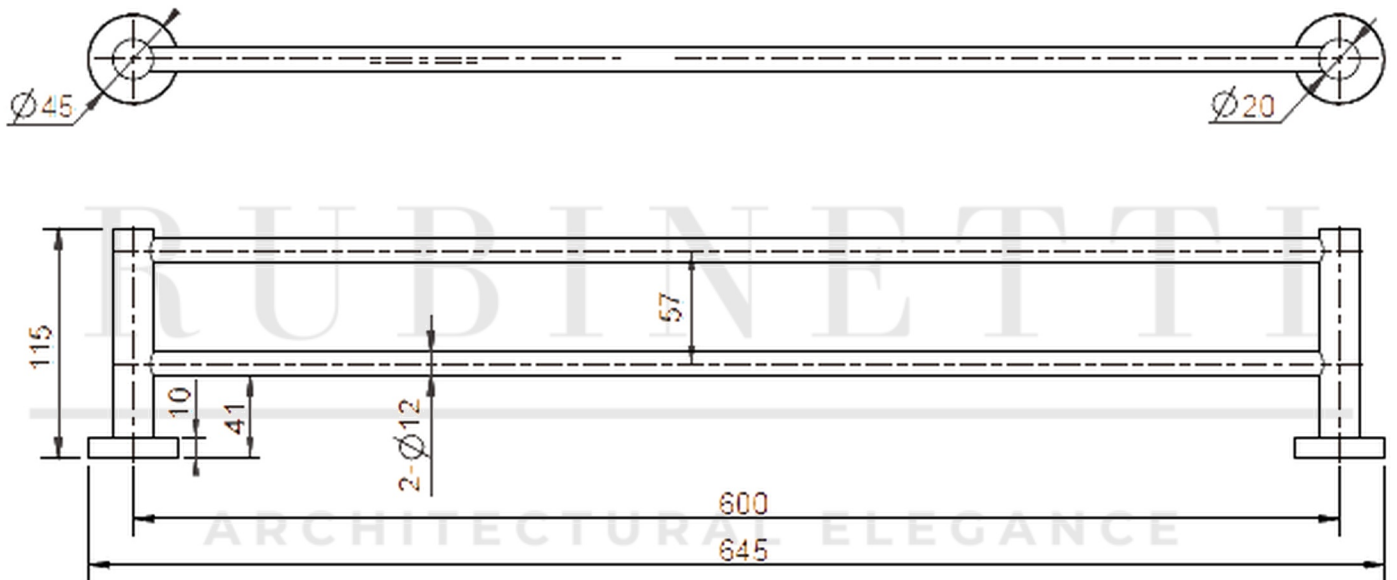

RUBINETTI

ARCHITECTURAL ELEGANCE

FDTR60 - Fibonacci Double Towel Rail 600mm

Dimensions shown are nominal only. Do not commence any drilling or rough-in work until the product has been received and physically measured. All dimensions are in millimetres. Do not scale from this drawing.