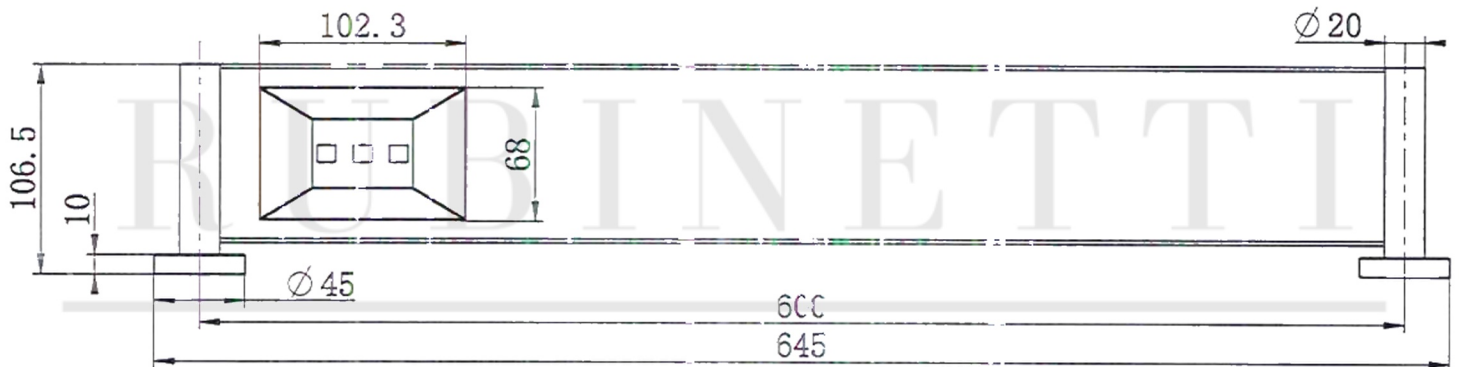

RUBINETTI

ARCHITECTURAL ELEGANCE

ARCHITECTURAL ELEGANCE

FMSS - Fibonacci Metal Shower Shelf

Dimensions shown are nominal only. Do not commence any drilling or rough-in work until the product has been received and physically measured. All dimensions are in millimetres. Do not scale from this drawing.