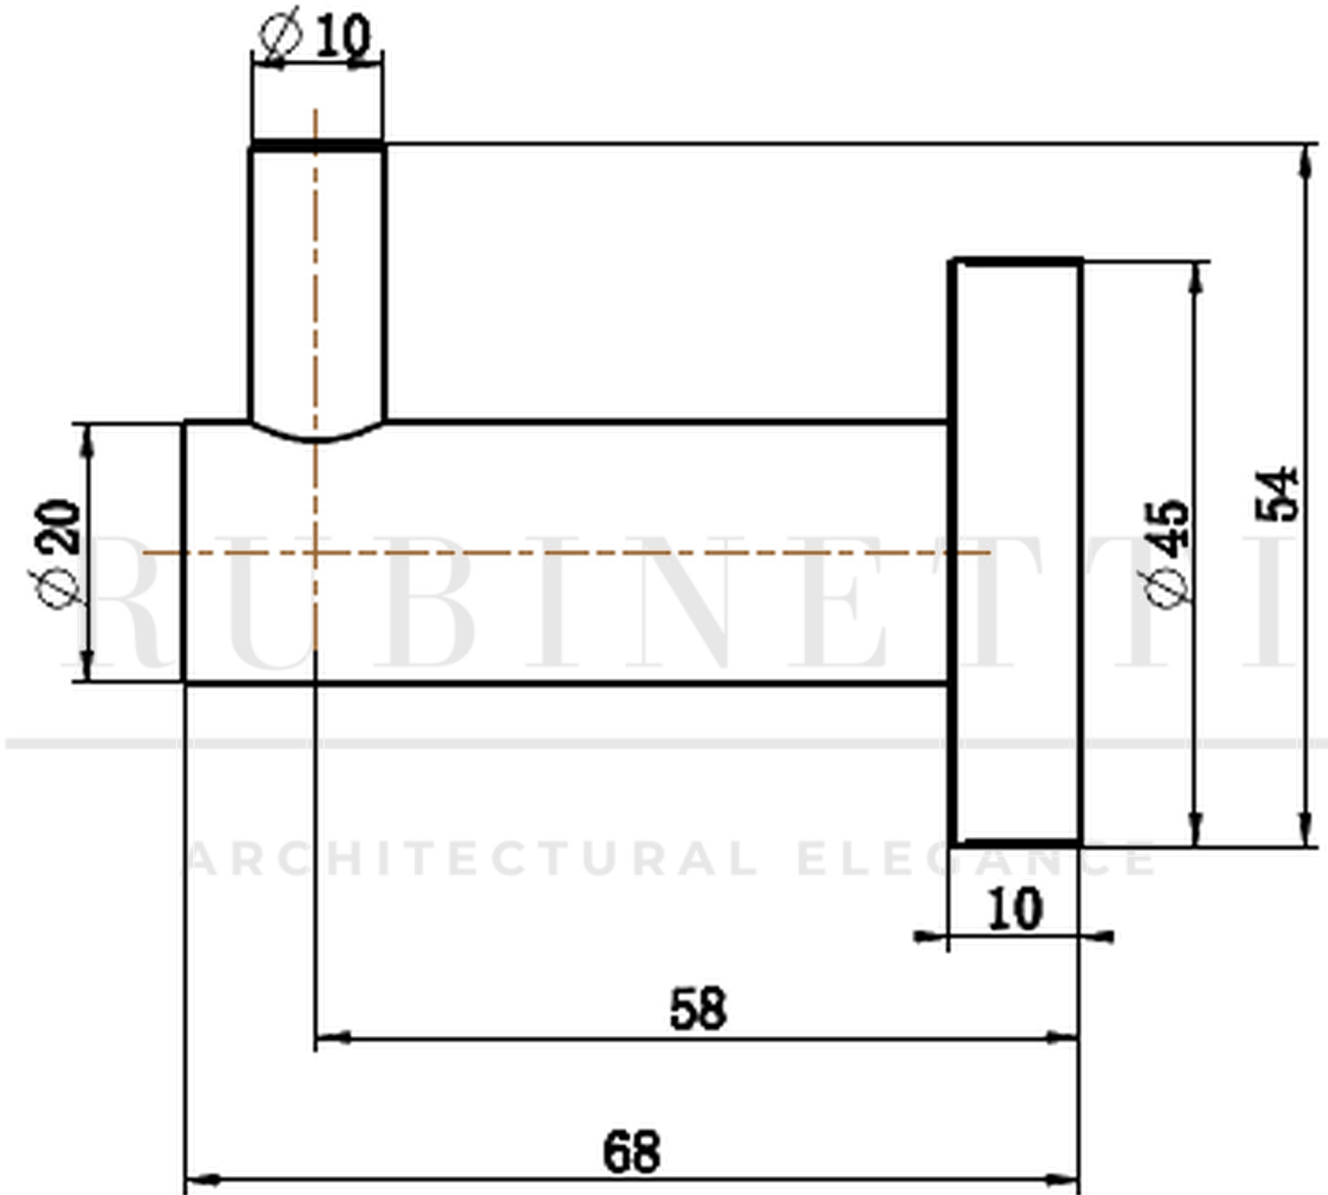

RUBINETTI

ARCHITECTURAL ELEGANCE

FRH - Fibonacci Robe Hook

Dimensions shown are nominal only. Do not commence any drilling or rough-in work until the product has been received and physically measured. All dimensions are in millimetres. Do not scale from this drawing.