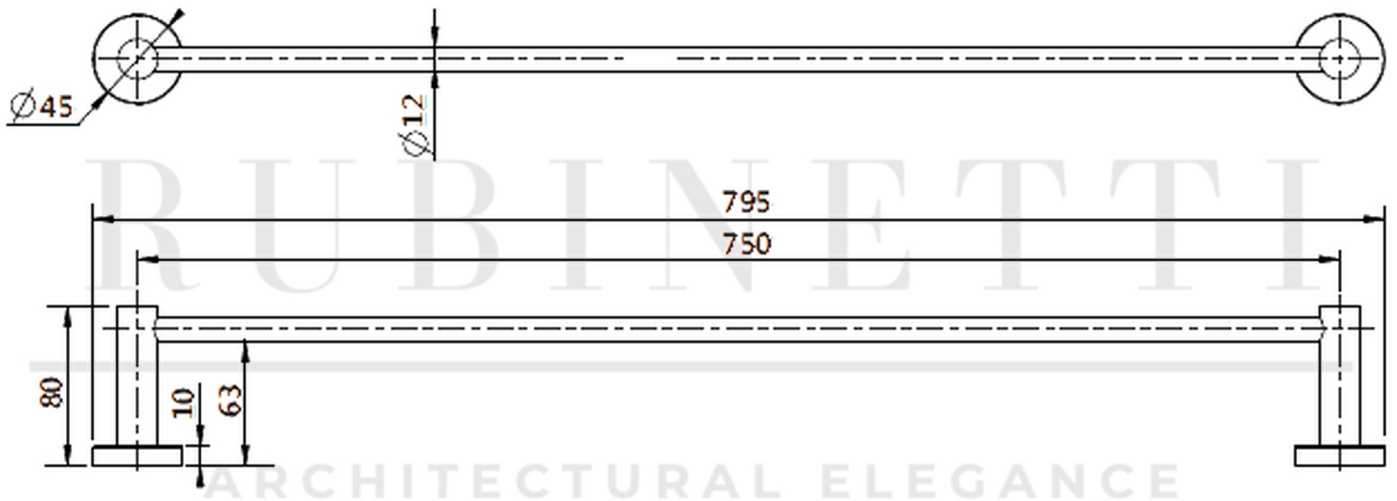

RUBINETTI

ARCHITECTURAL ELEGANCE

FSTR75 - Fibonacci Single Towel Rail 750mm

Dimensions shown are nominal only. Do not commence any drilling or rough-in work until the product has been received and physically measured. All dimensions are in millimetres. Do not scale from this drawing.