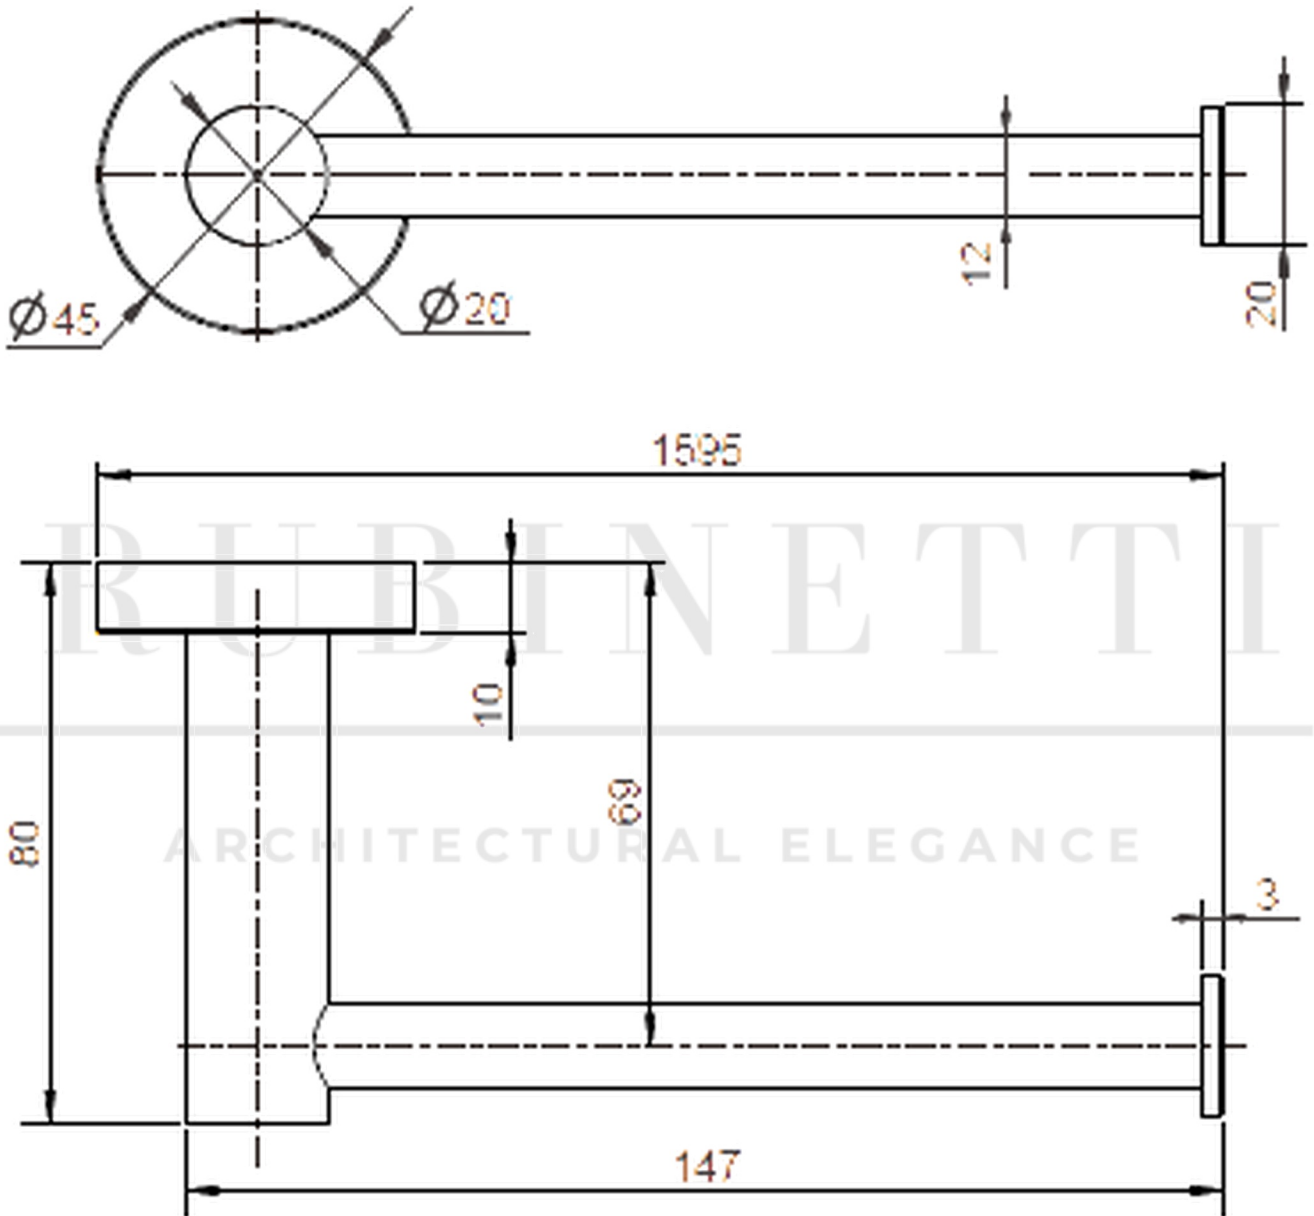

RUBINETTI

ARCHITECTURAL ELEGANCE

FTRH - Fibonacci Toilet Roll Holder

Dimensions shown are nominal only. Do not commence any drilling or rough-in work until the product has been received and physically measured. All dimensions are in millimetres. Do not scale from this drawing.