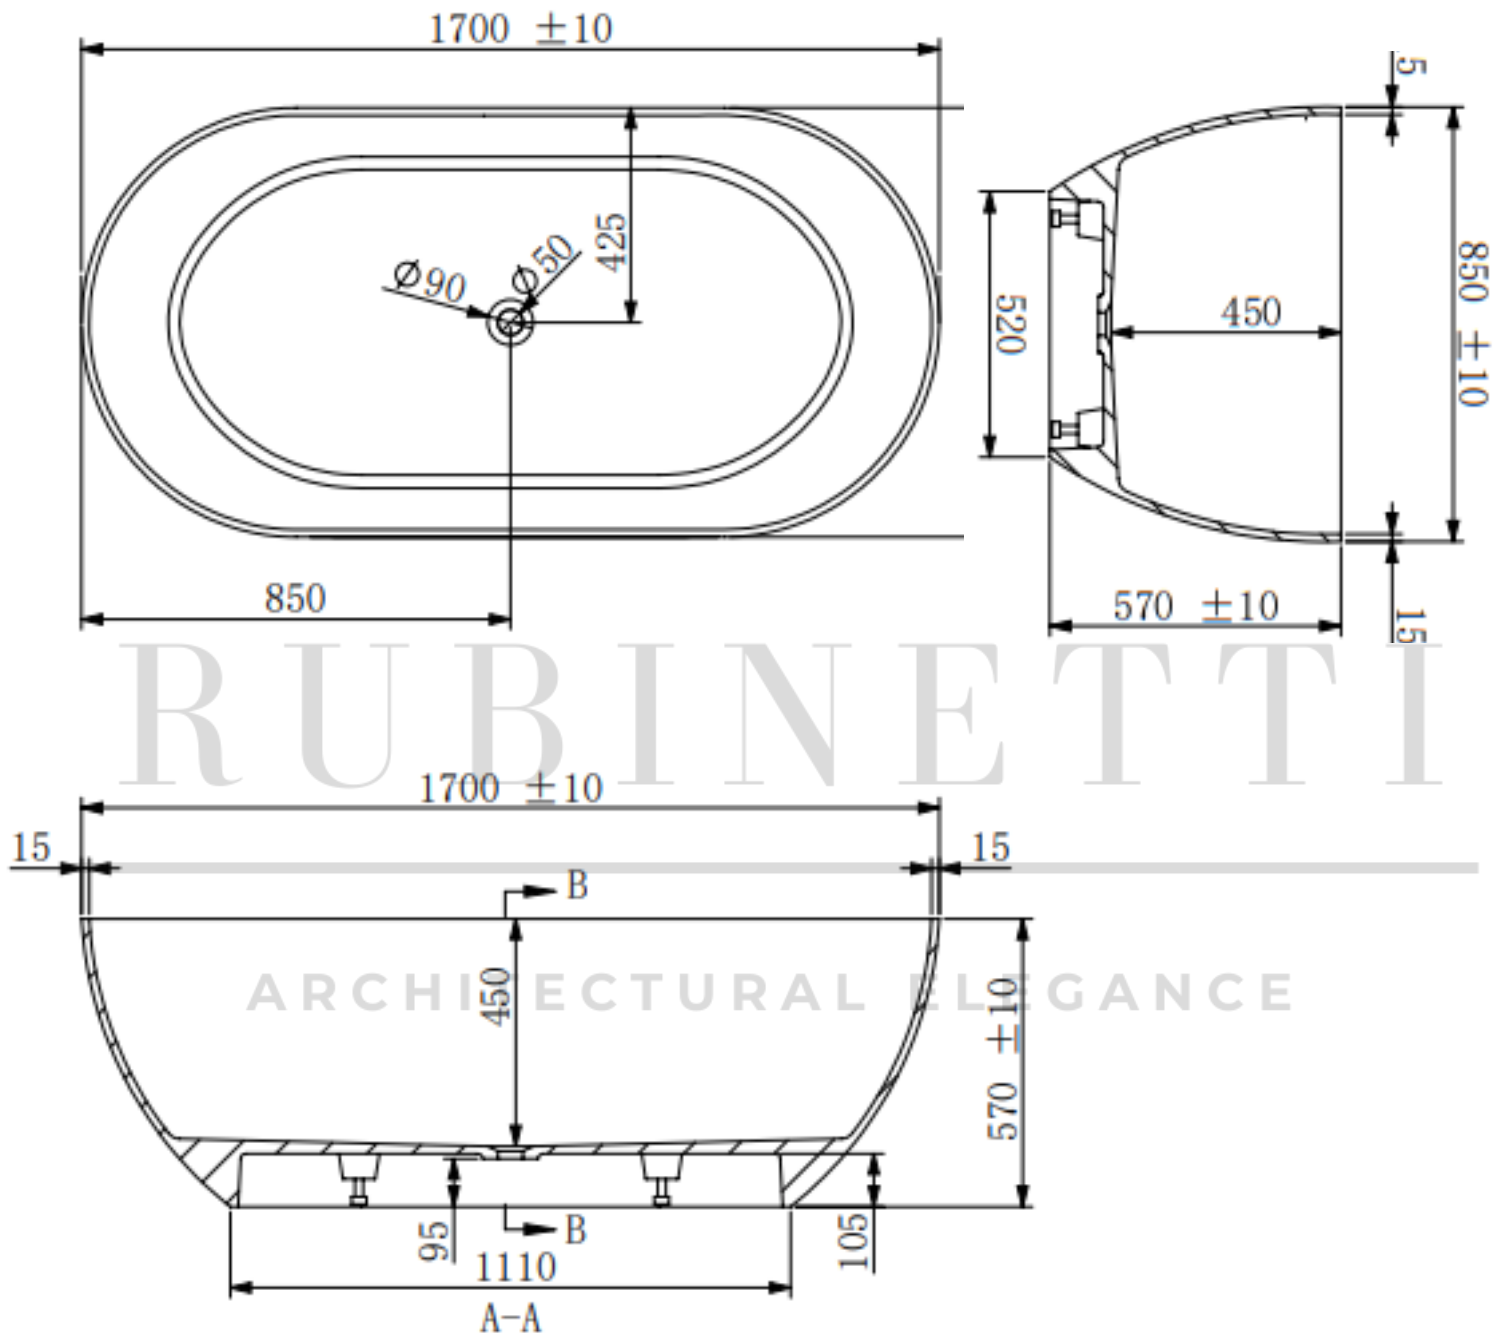

RGFSB1400 -Gabriel Freestanding Stone
Bath 1400

RUBINETTI

ARCHITECTURAL ELEGANCE

RGFSB1500 -Gabriel Freestanding Stone
Bath 1500

RUBINETTI

ARCHITECTURAL ELEGANCE

RGFSB1700 -Gabriel Freestanding Stone
 Bath 1700