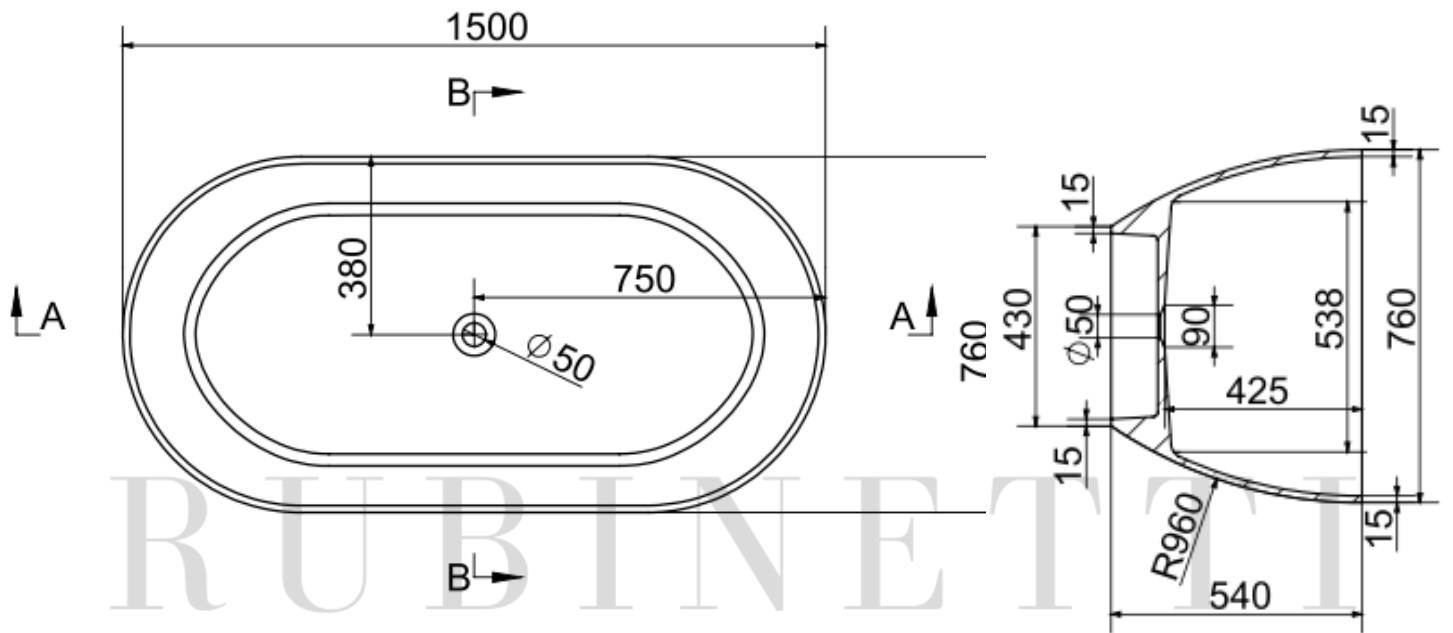

RGFSB1400 -Gabriel Freestanding Stone
Bath 1400

RUBINETTI

ARCHITECTURAL ELEGANCE

RGFSB1500 -Gabriel Freestanding Stone
Bath 1500

RUBINETTI

ARCHITECTURAL ELEGANCE

RGFSB1700 -Gabriel Freestanding Stone
 Bath 1700