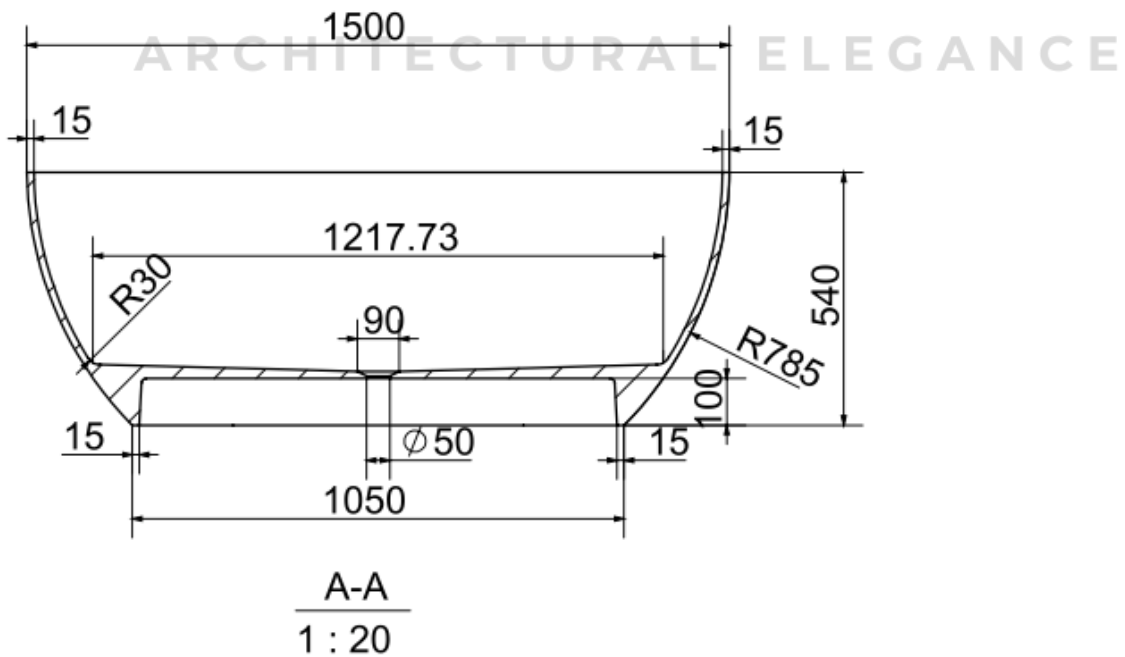

RGFSB1400 -Gabriel Freestanding Stone
Bath 1400

RUBINETTI

ARCHITECTURAL ELEGANCE

RGFSB1500 -Gabriel Freestanding Stone
Bath 1500

RUBINETTI

ARCHITECTURAL ELEGANCE

RGFSB1700 -Gabriel Freestanding Stone
 Bath 1700