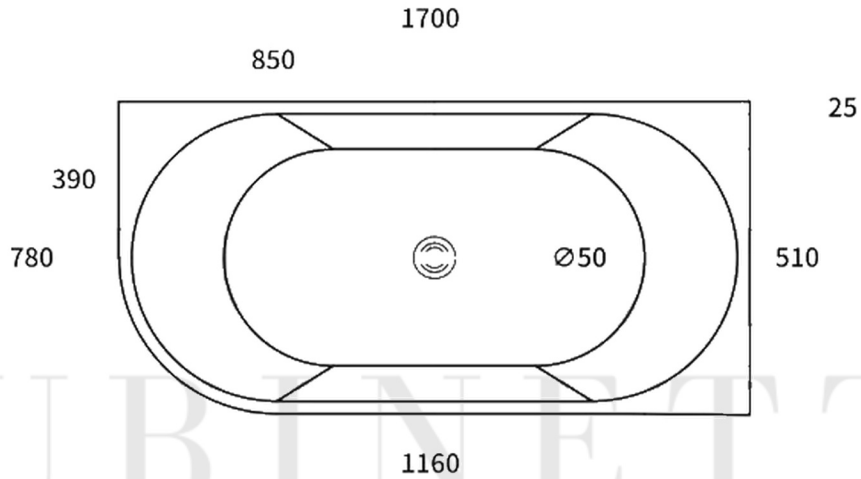

RUBINETTI

ARCHITECTURAL ELEGANCE

RACB1500L - Angelo Corner Bath 1500mm - Left Corner

Dimensions shown are nominal only. Do not commence any drilling or rough-in work until the product has been received and physically measured. All dimensions are in millimetres. Do not scale from this drawing.

Copyright © Rubinetti 2025

RUBINETTI

ARCHITECTURAL ELEGANCE

RACB1500R - Angelo Corner Bath 1500mm - Right Corner

Dimensions shown are nominal only. Do not commence any drilling or rough-in work until the product has been received and physically measured. All dimensions are in millimetres. Do not scale from this drawing.

Copywrite © Rubinetti 2025

RUBINETTI

ARCHITECTURAL ELEGANCE

RACB1700L - Angelo Corner Bath 1700mm - Left Corner

Dimensions shown are nominal only. Do not commence any drilling or rough-in work until the product has been received and physically measured. All dimensions are in millimetres. Do not scale from this drawing.

Copywrite © Rubinetti 2025

RUBINETTI

ARCHITECTURAL ELEGANCE

RACB1700R - Angelo Corner Bath 1700mm - Right Corner

Dimensions shown are nominal only. Do not commence any drilling or rough-in work until the product has been received and physically measured. All dimensions are in millimetres. Do not scale from this drawing.