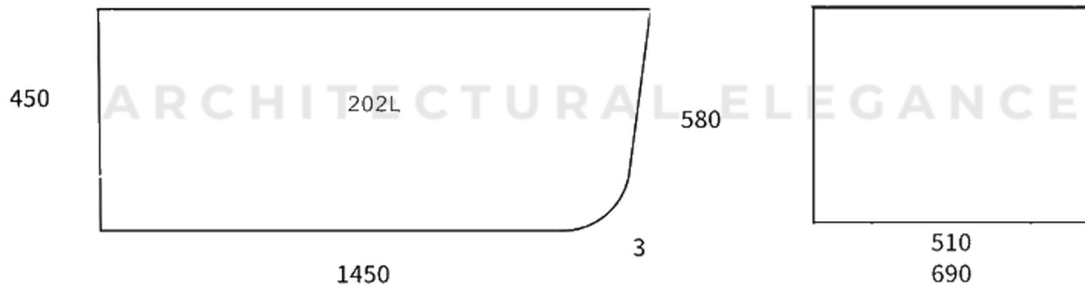

RUBINETTI

ARCHITECTURAL ELEGANCE

RACB1500L - Angelo Corner Bath 1500mm - Left Corner

Dimensions shown are nominal only. Do not commence any drilling or rough-in work until the product has been received and physically measured. All dimensions are in millimetres. Do not scale from this drawing.

Copyright © Rubinetti 2025

RUBINETTI

ARCHITECTURAL ELEGANCE

RACB1500R - Angelo Corner Bath 1500mm - Right Corner

Dimensions shown are nominal only. Do not commence any drilling or rough-in work until the product has been received and physically measured. All dimensions are in millimetres. Do not scale from this drawing.

Copywrite © Rubinetti 2025

RUBINETTI

ARCHITECTURAL ELEGANCE

RACB1700L - Angelo Corner Bath 1700mm - Left Corner

Dimensions shown are nominal only. Do not commence any drilling or rough-in work until the product has been received and physically measured. All dimensions are in millimetres. Do not scale from this drawing.

Copywrite © Rubinetti 2025

RUBINETTI

ARCHITECTURAL ELEGANCE

RACB1700R - Angelo Corner Bath 1700mm - Right Corner

Dimensions shown are nominal only. Do not commence any drilling or rough-in work until the product has been received and physically measured. All dimensions are in millimetres. Do not scale from this drawing.