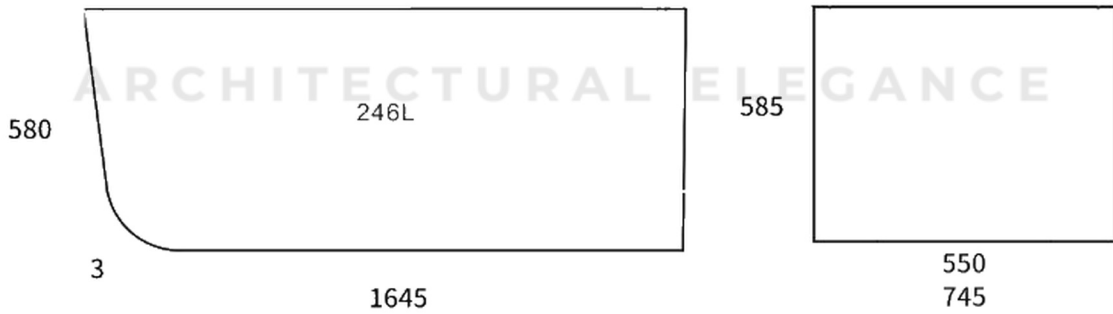

RUBINETTI

ARCHITECTURAL ELEGANCE

RACB1500L - Angelo Corner Bath 1500mm - Left Corner

Dimensions shown are nominal only. Do not commence any drilling or rough-in work until the product has been received and physically measured. All dimensions are in millimetres. Do not scale from this drawing.

Copyright © Rubinetti 2025

RUBINETTI

ARCHITECTURAL ELEGANCE

RACB1500R - Angelo Corner Bath 1500mm - Right Corner

Dimensions shown are nominal only. Do not commence any drilling or rough-in work until the product has been received and physically measured. All dimensions are in millimetres. Do not scale from this drawing.

Copywrite © Rubinetti 2025

RUBINETTI

ARCHITECTURAL ELEGANCE

RACB1700L - Angelo Corner Bath 1700mm - Left Corner

Dimensions shown are nominal only. Do not commence any drilling or rough-in work until the product has been received and physically measured. All dimensions are in millimetres. Do not scale from this drawing.

Copywrite © Rubinetti 2025

RUBINETTI

ARCHITECTURAL ELEGANCE

RACB1700R - Angelo Corner Bath 1700mm - Right Corner

Dimensions shown are nominal only. Do not commence any drilling or rough-in work until the product has been received and physically measured. All dimensions are in millimetres. Do not scale from this drawing.