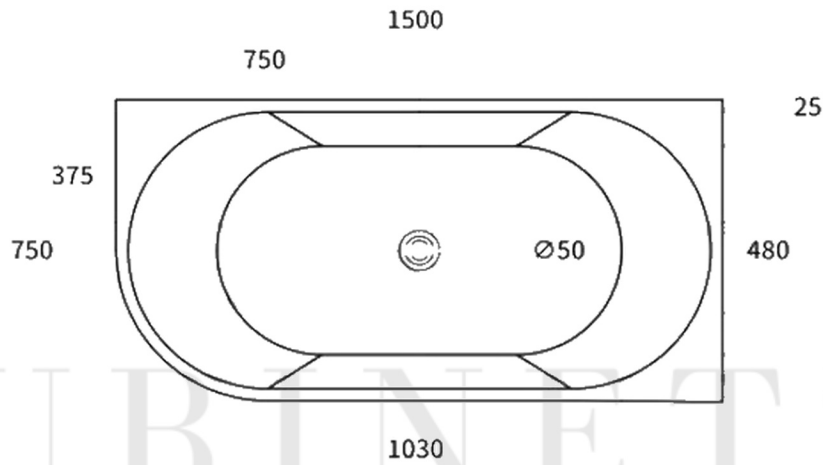

RUBINETTI

ARCHITECTURAL ELEGANCE

RACB1500L - Angelo Corner Bath 1500mm - Left Corner

Dimensions shown are nominal only. Do not commence any drilling or rough-in work until the product has been received and physically measured. All dimensions are in millimetres. Do not scale from this drawing.

Copyright © Rubinetti 2025

RUBINETTI

ARCHITECTURAL ELEGANCE

RACB1500R - Angelo Corner Bath 1500mm - Right Corner

Dimensions shown are nominal only. Do not commence any drilling or rough-in work until the product has been received and physically measured. All dimensions are in millimetres. Do not scale from this drawing.

Copywrite © Rubinetti 2025

RUBINETTI

ARCHITECTURAL ELEGANCE

RACB1700L - Angelo Corner Bath 1700mm - Left Corner

Dimensions shown are nominal only. Do not commence any drilling or rough-in work until the product has been received and physically measured. All dimensions are in millimetres. Do not scale from this drawing.

Copywrite © Rubinetti 2025

RUBINETTI

ARCHITECTURAL ELEGANCE

RACB1700R - Angelo Corner Bath 1700mm - Right Corner

Dimensions shown are nominal only. Do not commence any drilling or rough-in work until the product has been received and physically measured. All dimensions are in millimetres. Do not scale from this drawing.