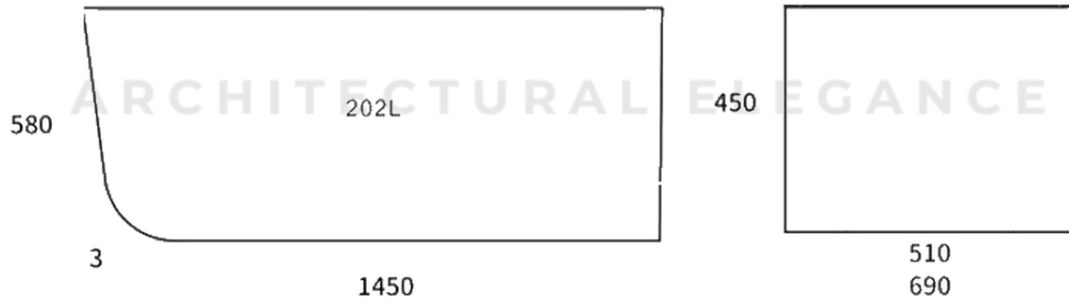

RUBINETTI

ARCHITECTURAL ELEGANCE

RACB1500L - Angelo Corner Bath 1500mm - Left Corner

Dimensions shown are nominal only. Do not commence any drilling or rough-in work until the product has been received and physically measured. All dimensions are in millimetres. Do not scale from this drawing.

Copyright © Rubinetti 2025

RUBINETTI

ARCHITECTURAL ELEGANCE

RACB1500R - Angelo Corner Bath 1500mm - Right Corner

Dimensions shown are nominal only. Do not commence any drilling or rough-in work until the product has been received and physically measured. All dimensions are in millimetres. Do not scale from this drawing.

Copywrite © Rubinetti 2025

RUBINETTI

ARCHITECTURAL ELEGANCE

RACB1700L - Angelo Corner Bath 1700mm - Left Corner

Dimensions shown are nominal only. Do not commence any drilling or rough-in work until the product has been received and physically measured. All dimensions are in millimetres. Do not scale from this drawing.

Copywrite © Rubinetti 2025

RUBINETTI

ARCHITECTURAL ELEGANCE

RACB1700R - Angelo Corner Bath 1700mm - Right Corner

Dimensions shown are nominal only. Do not commence any drilling or rough-in work until the product has been received and physically measured. All dimensions are in millimetres. Do not scale from this drawing.