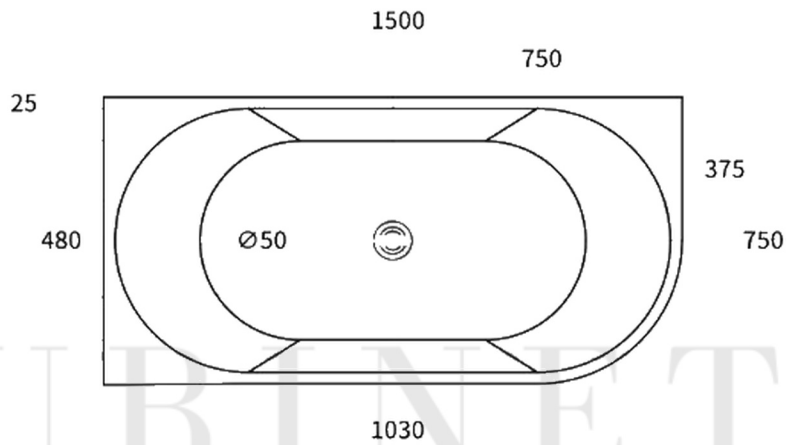

RUBINETTI

ARCHITECTURAL ELEGANCE

RACB1500L - Angelo Corner Bath 1500mm - Left Corner

Dimensions shown are nominal only. Do not commence any drilling or rough-in work until the product has been received and physically measured. All dimensions are in millimetres. Do not scale from this drawing.

Copyright © Rubinetti 2025

RUBINETTI

ARCHITECTURAL ELEGANCE

RACB1500R - Angelo Corner Bath 1500mm - Right Corner

Dimensions shown are nominal only. Do not commence any drilling or rough-in work until the product has been received and physically measured. All dimensions are in millimetres. Do not scale from this drawing.

Copywrite © Rubinetti 2025

RUBINETTI

ARCHITECTURAL ELEGANCE

RACB1700L - Angelo Corner Bath 1700mm - Left Corner

Dimensions shown are nominal only. Do not commence any drilling or rough-in work until the product has been received and physically measured. All dimensions are in millimetres. Do not scale from this drawing.

Copywrite © Rubinetti 2025

RUBINETTI

ARCHITECTURAL ELEGANCE

RACB1700R - Angelo Corner Bath 1700mm - Right Corner

Dimensions shown are nominal only. Do not commence any drilling or rough-in work until the product has been received and physically measured. All dimensions are in millimetres. Do not scale from this drawing.