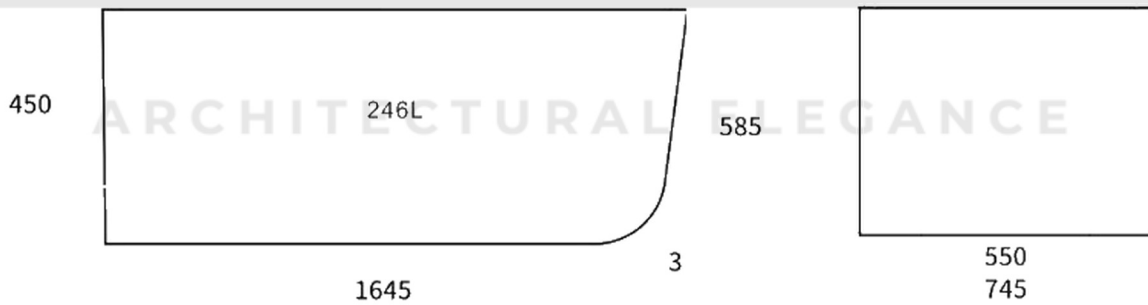

RUBINETTI

ARCHITECTURAL ELEGANCE

RACB1500L - Angelo Corner Bath 1500mm - Left Corner

Dimensions shown are nominal only. Do not commence any drilling or rough-in work until the product has been received and physically measured. All dimensions are in millimetres. Do not scale from this drawing.

Copyright © Rubinetti 2025

RUBINETTI

ARCHITECTURAL ELEGANCE

RACB1500R - Angelo Corner Bath 1500mm - Right Corner

Dimensions shown are nominal only. Do not commence any drilling or rough-in work until the product has been received and physically measured. All dimensions are in millimetres. Do not scale from this drawing.

Copywrite © Rubinetti 2025

RUBINETTI

ARCHITECTURAL ELEGANCE

RACB1700L - Angelo Corner Bath 1700mm - Left Corner

Dimensions shown are nominal only. Do not commence any drilling or rough-in work until the product has been received and physically measured. All dimensions are in millimetres. Do not scale from this drawing.

Copywrite © Rubinetti 2025

RUBINETTI

ARCHITECTURAL ELEGANCE

RACB1700R - Angelo Corner Bath 1700mm - Right Corner

Dimensions shown are nominal only. Do not commence any drilling or rough-in work until the product has been received and physically measured. All dimensions are in millimetres. Do not scale from this drawing.