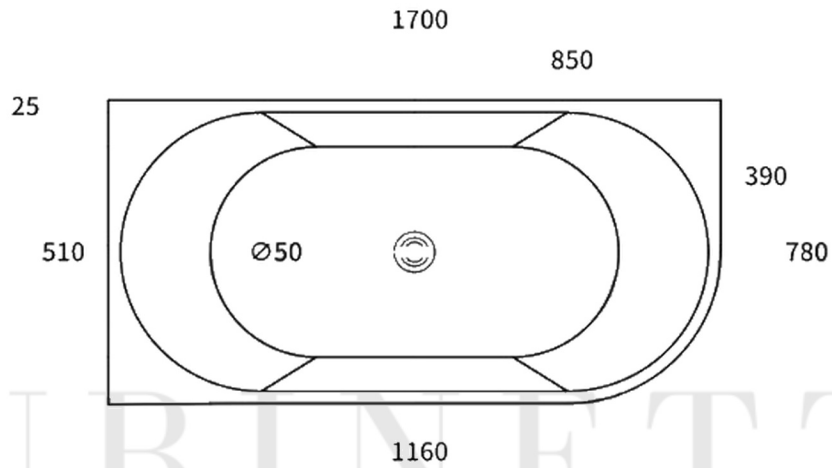

RUBINETTI

ARCHITECTURAL ELEGANCE

RACB1500L - Angelo Corner Bath 1500mm - Left Corner

Dimensions shown are nominal only. Do not commence any drilling or rough-in work until the product has been received and physically measured. All dimensions are in millimetres. Do not scale from this drawing.

Copyright © Rubinetti 2025

RUBINETTI

ARCHITECTURAL ELEGANCE

RACB1500R - Angelo Corner Bath 1500mm - Right Corner

Dimensions shown are nominal only. Do not commence any drilling or rough-in work until the product has been received and physically measured. All dimensions are in millimetres. Do not scale from this drawing.

Copywrite © Rubinetti 2025

RUBINETTI

ARCHITECTURAL ELEGANCE

RACB1700L - Angelo Corner Bath 1700mm - Left Corner

Dimensions shown are nominal only. Do not commence any drilling or rough-in work until the product has been received and physically measured. All dimensions are in millimetres. Do not scale from this drawing.

Copywrite © Rubinetti 2025

RUBINETTI

ARCHITECTURAL ELEGANCE

RACB1700R - Angelo Corner Bath 1700mm - Right Corner

Dimensions shown are nominal only. Do not commence any drilling or rough-in work until the product has been received and physically measured. All dimensions are in millimetres. Do not scale from this drawing.