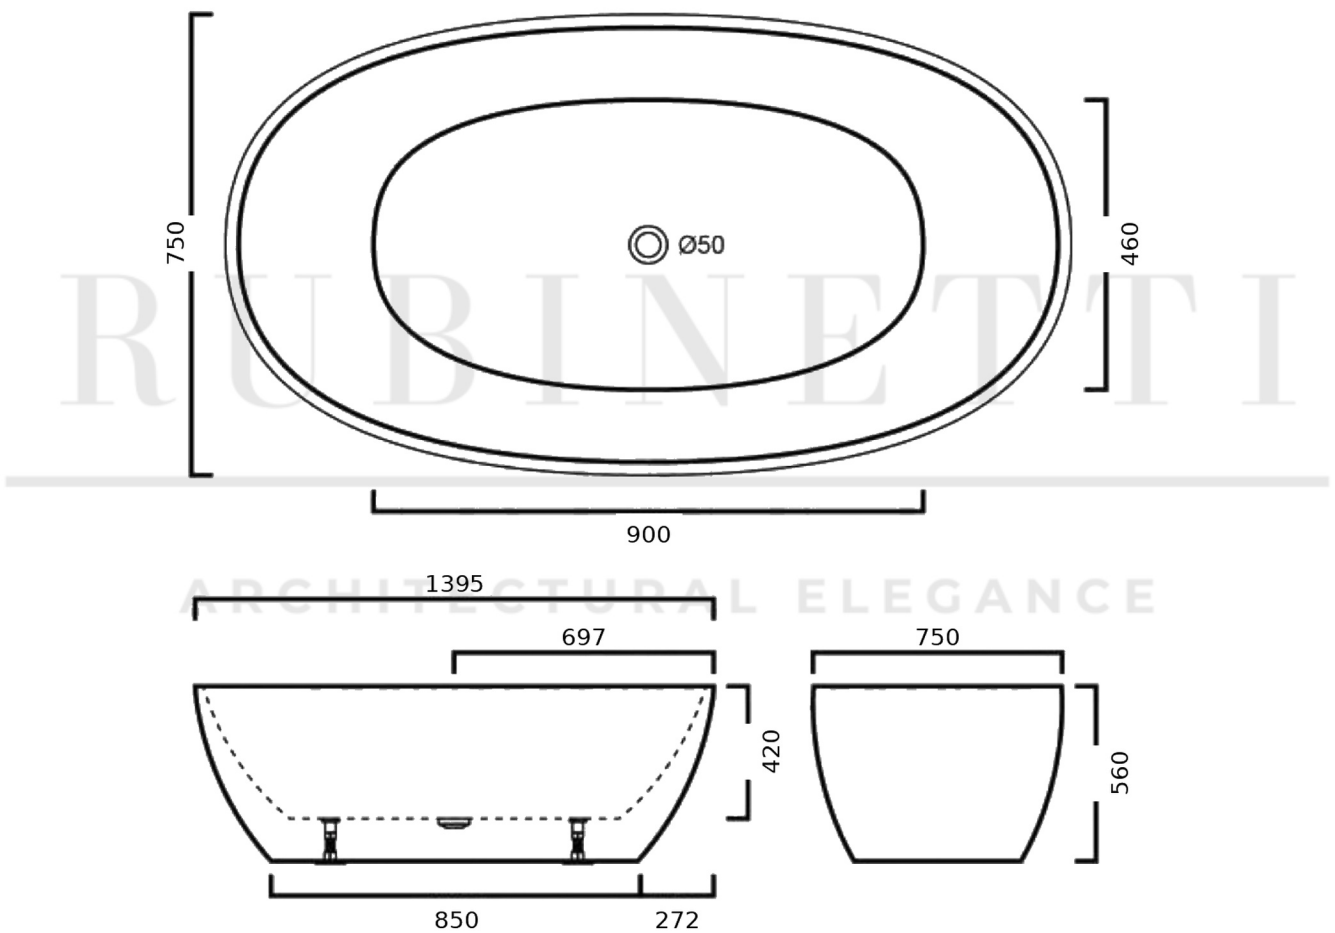

RUBINETTI

ARCHITECTURAL ELEGANCE

RALFB1300 - Alexander Freestanding Bath 1300

Dimensions shown are nominal only. Do not commence any drilling or rough-in work until the product has been received and physically measured. All dimensions are in millimetres. Do not scale from this drawing.

Copywrite © Rubinetti 2025

RUBINETTI

ARCHITECTURAL ELEGANCE

RALFB1400 - Alexander Freestanding Bath 1400

Dimensions shown are nominal only. Do not commence any drilling or rough-in work until the product has been received and physically measured. All dimensions are in millimetres. Do not scale from this drawing.

Copywrite © Rubinetti 2025

RUBINETTI

ARCHITECTURAL ELEGANCE

RALFB1500 - Alexander Freestanding Bath 1500

Dimensions shown are nominal only. Do not commence any drilling or rough-in work until the product has been received and physically measured. All dimensions are in millimetres. Do not scale from this drawing.

Copywrite © Rubinetti 2025

RUBINETTI

ARCHITECTURAL ELEGANCE

RALFB1700 - Alexander Freestanding Bath 1700

Dimensions shown are nominal only. Do not commence any drilling or rough-in work until the product has been received and physically measured. All dimensions are in millimetres. Do not scale from this drawing.