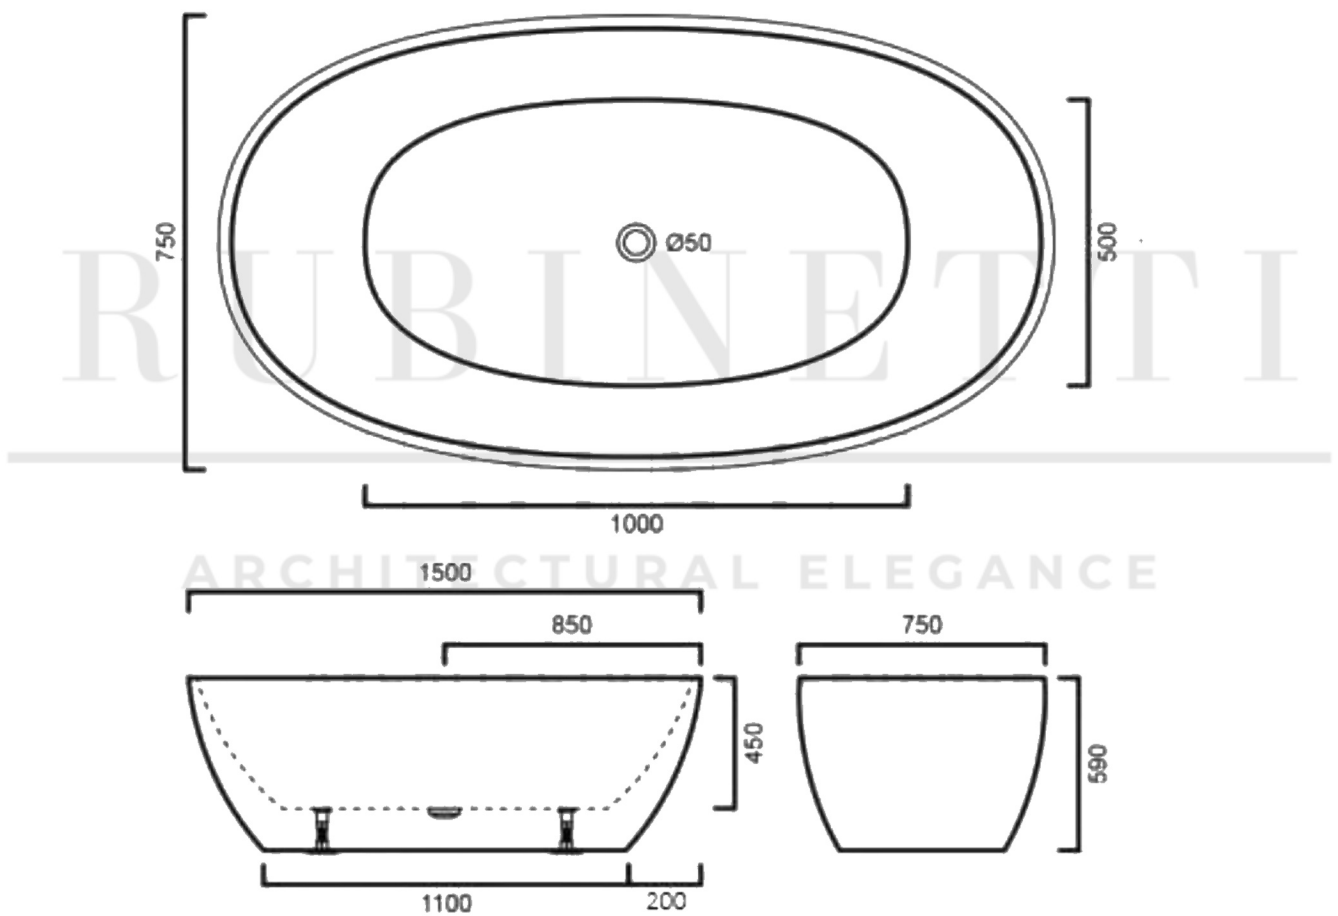

RUBINETTI

ARCHITECTURAL ELEGANCE

RALFB1300 - Alexander Freestanding Bath 1300

Dimensions shown are nominal only. Do not commence any drilling or rough-in work until the product has been received and physically measured. All dimensions are in millimetres. Do not scale from this drawing.

Copywrite © Rubinetti 2025

RUBINETTI

ARCHITECTURAL ELEGANCE

RALFB1400 - Alexander Freestanding Bath 1400

Dimensions shown are nominal only. Do not commence any drilling or rough-in work until the product has been received and physically measured. All dimensions are in millimetres. Do not scale from this drawing.

Copywrite © Rubinetti 2025

RUBINETTI

ARCHITECTURAL ELEGANCE

RALFB1500 - Alexander Freestanding Bath 1500

Dimensions shown are nominal only. Do not commence any drilling or rough-in work until the product has been received and physically measured. All dimensions are in millimetres. Do not scale from this drawing.

Copywrite © Rubinetti 2025

RUBINETTI

ARCHITECTURAL ELEGANCE

RALFB1700 - Alexander Freestanding Bath 1700

Dimensions shown are nominal only. Do not commence any drilling or rough-in work until the product has been received and physically measured. All dimensions are in millimetres. Do not scale from this drawing.