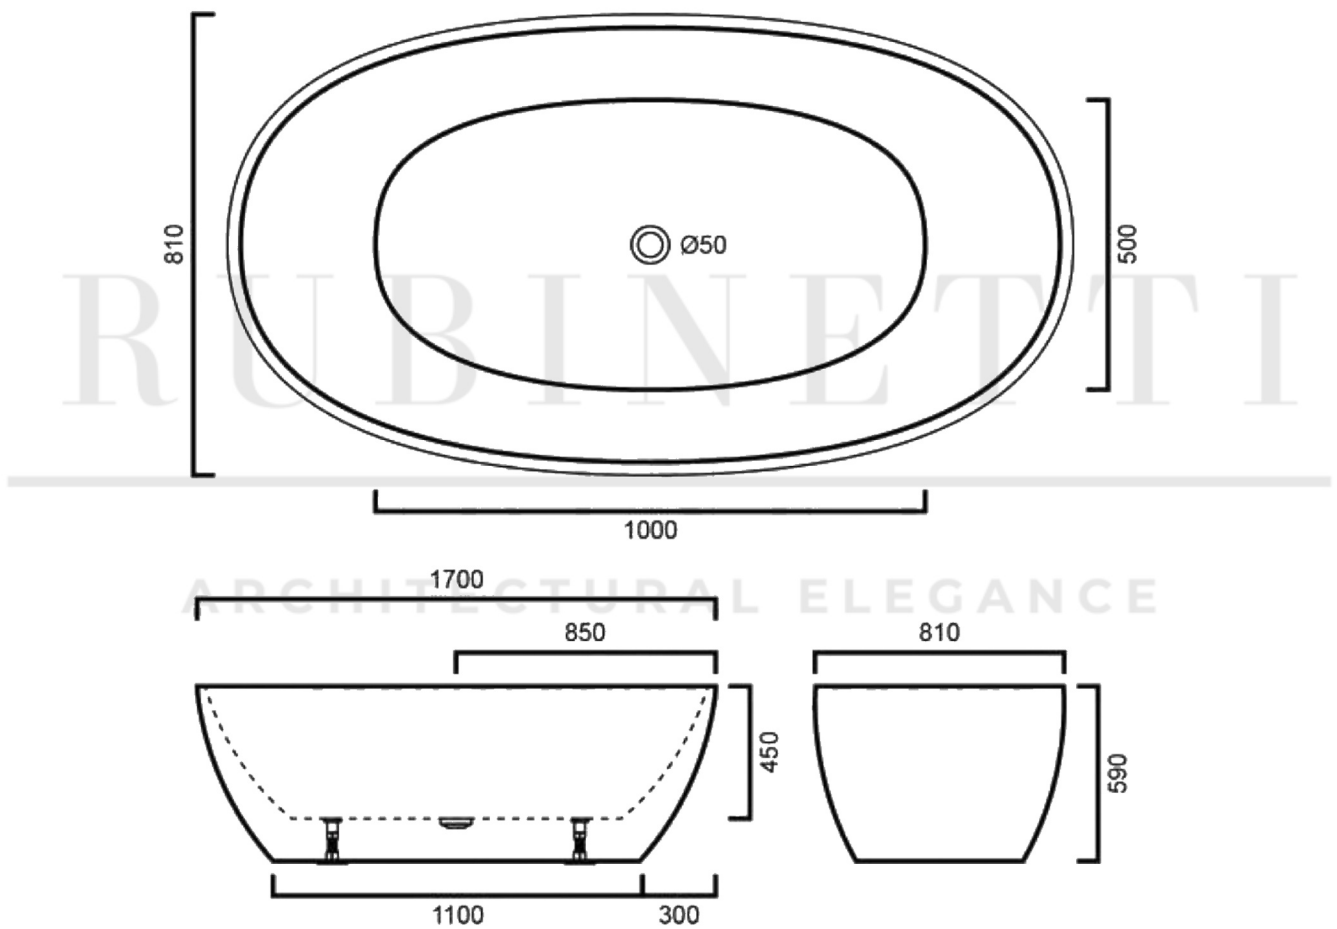

RUBINETTI

ARCHITECTURAL ELEGANCE

RALFB1300 - Alexander Freestanding Bath 1300

Dimensions shown are nominal only. Do not commence any drilling or rough-in work until the product has been received and physically measured. All dimensions are in millimetres. Do not scale from this drawing.

Copywrite © Rubinetti 2025

RUBINETTI

ARCHITECTURAL ELEGANCE

RALFB1400 - Alexander Freestanding Bath 1400

Dimensions shown are nominal only. Do not commence any drilling or rough-in work until the product has been received and physically measured. All dimensions are in millimetres. Do not scale from this drawing.

Copywrite © Rubinetti 2025

RUBINETTI

ARCHITECTURAL ELEGANCE

RALFB1500 - Alexander Freestanding Bath 1500

Dimensions shown are nominal only. Do not commence any drilling or rough-in work until the product has been received and physically measured. All dimensions are in millimetres. Do not scale from this drawing.

Copywrite © Rubinetti 2025

RUBINETTI

ARCHITECTURAL ELEGANCE

RALFB1700 - Alexander Freestanding Bath 1700

Dimensions shown are nominal only. Do not commence any drilling or rough-in work until the product has been received and physically measured. All dimensions are in millimetres. Do not scale from this drawing.