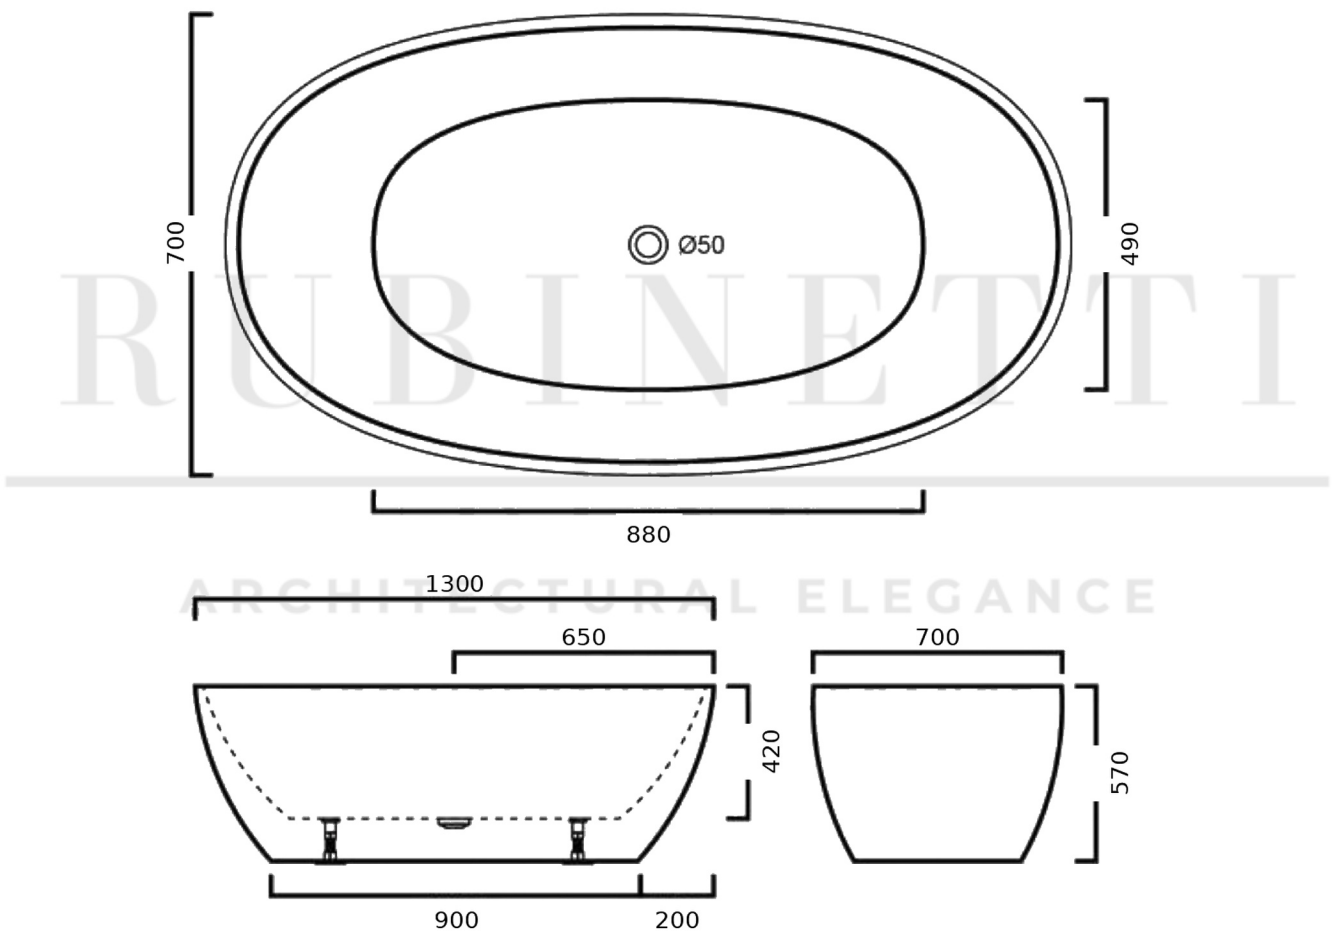

RUBINETTI

ARCHITECTURAL ELEGANCE

RALFB1300 - Alexander Freestanding Bath 1300

Dimensions shown are nominal only. Do not commence any drilling or rough-in work until the product has been received and physically measured. All dimensions are in millimetres. Do not scale from this drawing.

Copywrite © Rubinetti 2025

RUBINETTI

ARCHITECTURAL ELEGANCE

RALFB1400 - Alexander Freestanding Bath 1400

Dimensions shown are nominal only. Do not commence any drilling or rough-in work until the product has been received and physically measured. All dimensions are in millimetres. Do not scale from this drawing.

Copywrite © Rubinetti 2025

RUBINETTI

ARCHITECTURAL ELEGANCE

RALFB1500 - Alexander Freestanding Bath 1500

Dimensions shown are nominal only. Do not commence any drilling or rough-in work until the product has been received and physically measured. All dimensions are in millimetres. Do not scale from this drawing.

Copywrite © Rubinetti 2025

RUBINETTI

ARCHITECTURAL ELEGANCE

RALFB1700 - Alexander Freestanding Bath 1700

Dimensions shown are nominal only. Do not commence any drilling or rough-in work until the product has been received and physically measured. All dimensions are in millimetres. Do not scale from this drawing.