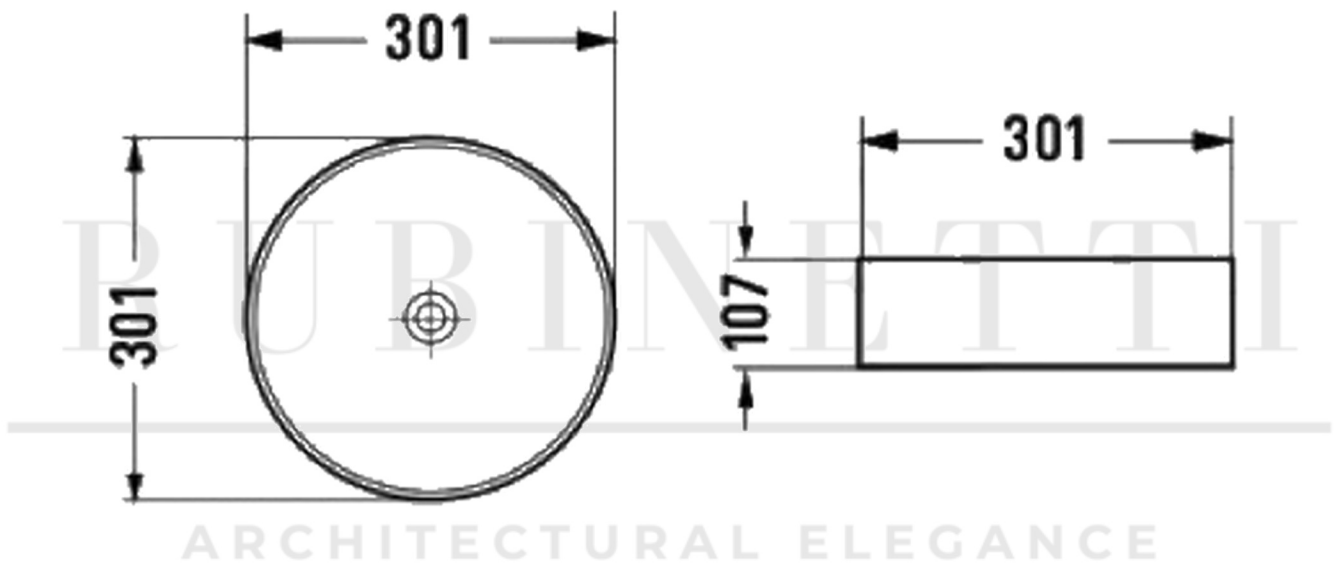

RUBINETTI

ARCHITECTURAL ELEGANCE

RCACB300 - Cleo 300 Above Counter Basin

Dimensions shown are nominal only. Do not commence any drilling or rough-in work until the product has been received and physically measured. All dimensions are in millimetres. Do not scale from this drawing.

Copywrite © Rubinetti 2025

RUBINETTI

ARCHITECTURAL ELEGANCE

RCACB350 - Cleo 350 Above Counter Basin

Dimensions shown are nominal only. Do not commence any drilling or rough-in work until the product has been received and physically measured. All dimensions are in millimetres. Do not scale from this drawing.

Copyright © Rubinetti 2025

RUBINETTI

ARCHITECTURAL ELEGANCE

RCACB400 - Cleo 400 Above Counter Basin

Dimensions shown are nominal only. Do not commence any drilling or rough-in work until the product has been received and physically measured. All dimensions are in millimetres. Do not scale from this drawing.