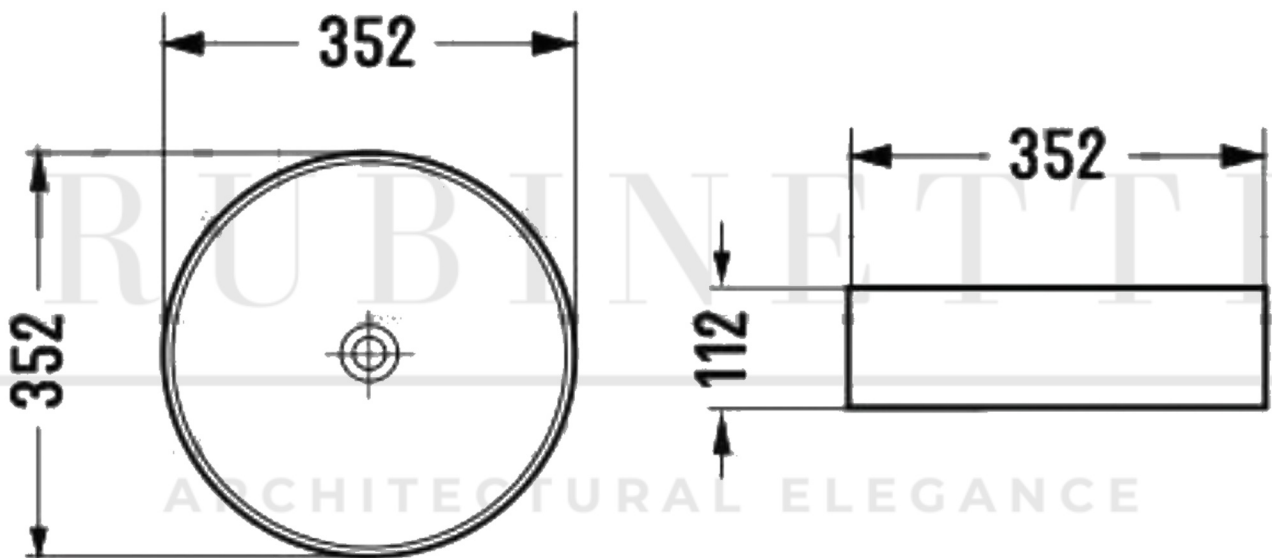

RUBINETTI

ARCHITECTURAL ELEGANCE

RCACB300 - Cleo 300 Above Counter Basin

Dimensions shown are nominal only. Do not commence any drilling or rough-in work until the product has been received and physically measured. All dimensions are in millimetres. Do not scale from this drawing.

Copywrite © Rubinetti 2025

RUBINETTI

ARCHITECTURAL ELEGANCE

RCACB350 - Cleo 350 Above Counter Basin

Dimensions shown are nominal only. Do not commence any drilling or rough-in work until the product has been received and physically measured. All dimensions are in millimetres. Do not scale from this drawing.

Copyright © Rubinetti 2025

RUBINETTI

ARCHITECTURAL ELEGANCE

RCACB400 - Cleo 400 Above Counter Basin

Dimensions shown are nominal only. Do not commence any drilling or rough-in work until the product has been received and physically measured. All dimensions are in millimetres. Do not scale from this drawing.