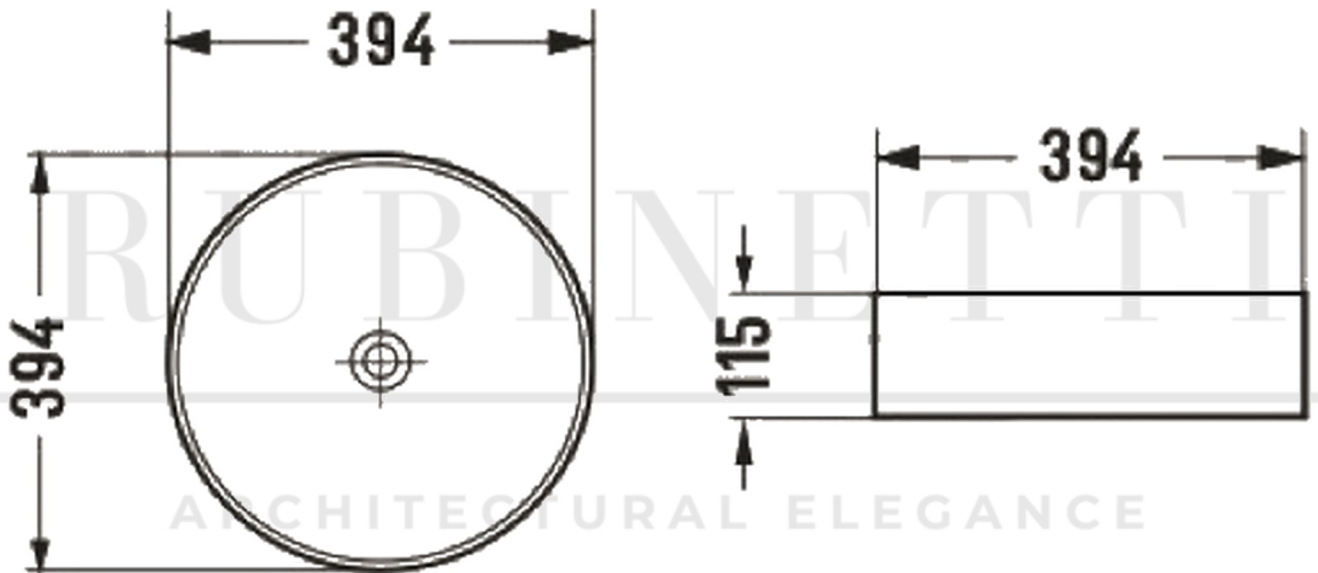

RUBINETTI

ARCHITECTURAL ELEGANCE

RCACB300 - Cleo 300 Above Counter Basin

Dimensions shown are nominal only. Do not commence any drilling or rough-in work until the product has been received and physically measured. All dimensions are in millimetres. Do not scale from this drawing.

Copywrite © Rubinetti 2025

RUBINETTI

ARCHITECTURAL ELEGANCE

RCACB350 - Cleo 350 Above Counter Basin

Dimensions shown are nominal only. Do not commence any drilling or rough-in work until the product has been received and physically measured. All dimensions are in millimetres. Do not scale from this drawing.

Copyright © Rubinetti 2025

RUBINETTI

ARCHITECTURAL ELEGANCE

RCACB400 - Cleo 400 Above Counter Basin

Dimensions shown are nominal only. Do not commence any drilling or rough-in work until the product has been received and physically measured. All dimensions are in millimetres. Do not scale from this drawing.