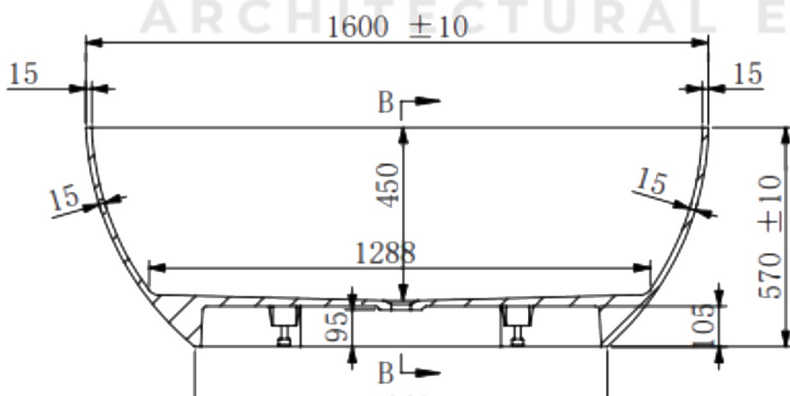

RUBINETTI

ARCHITECTURAL ELEGANCE

RGFSB1600 - Gabriel Freestanding Stone Bath 1600

Dimensions shown are nominal only. Do not commence any drilling or rough-in work until the product has been received and physically measured. All dimensions are in millimetres. Do not scale from this drawing.

Copyright © Rubinetti 2025