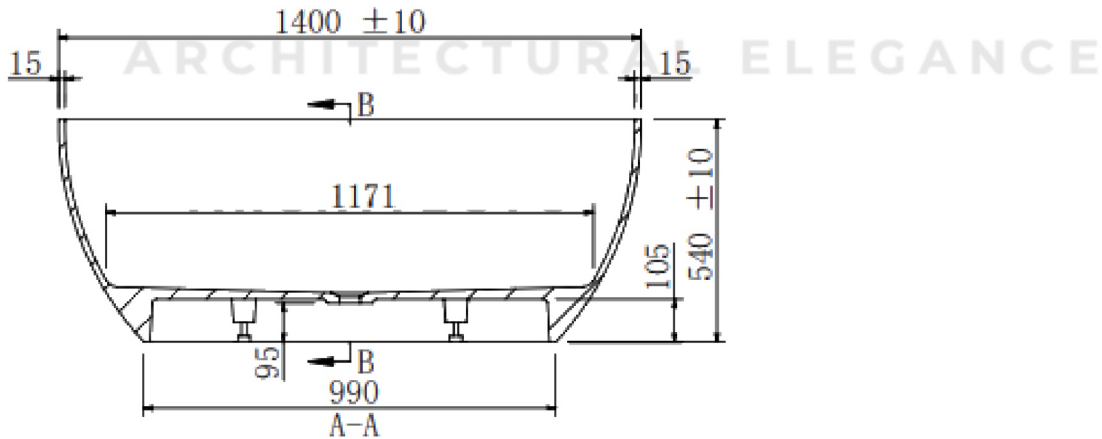

## RGFSB1400 - Gabriel Freestanding Stone Bath 1400

Dimensions shown are nominal only. Do not commence any drilling or rough-in work until the product has been received and physically measured. All dimensions are in millimetres. Do not scale from this drawing.