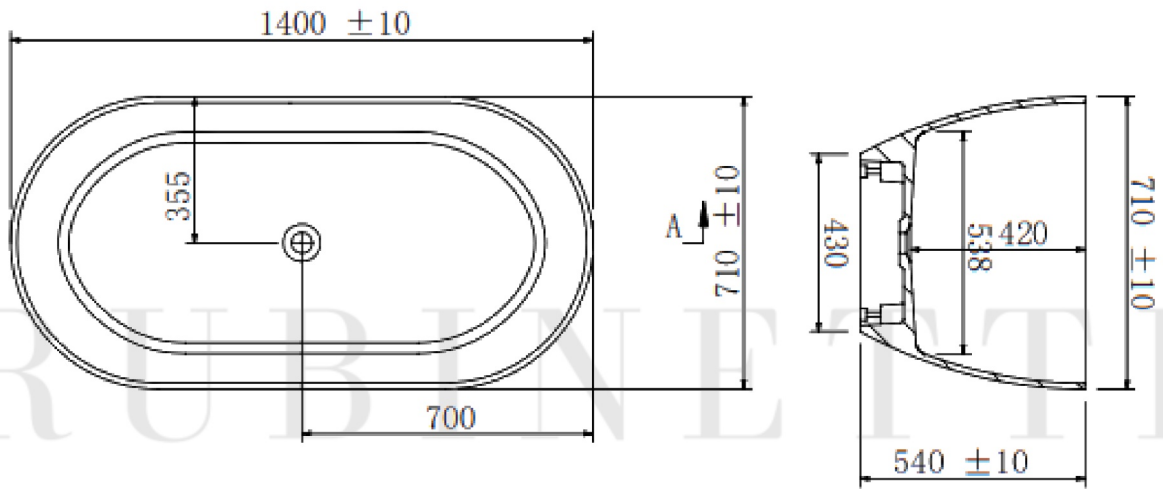

## RGFSB1400 - Gabriel Freestanding Stone Bath 1400

Dimensions shown are nominal only. Do not commence any drilling or rough-in work until the product has been received and physically measured. All dimensions are in millimetres. Do not scale from this drawing.

## RGFSB1500 - Gabriel Freestanding Stone Bath 1500

Dimensions shown are nominal only. Do not commence any drilling or rough-in work until the product has been received and physically measured. All dimensions are in millimetres. Do not scale from this drawing.

## RGFSB1600 - Gabriel Freestanding Stone Bath 1600

Dimensions shown are nominal only. Do not commence any drilling or rough-in work until the product has been received and physically measured. All dimensions are in millimetres. Do not scale from this drawing.

## RGFSB1700 - Gabriel Freestanding Stone Bath 1700

Dimensions shown are nominal only. Do not commence any drilling or rough-in work until the product has been received and physically measured. All dimensions are in millimetres. Do not scale from this drawing.