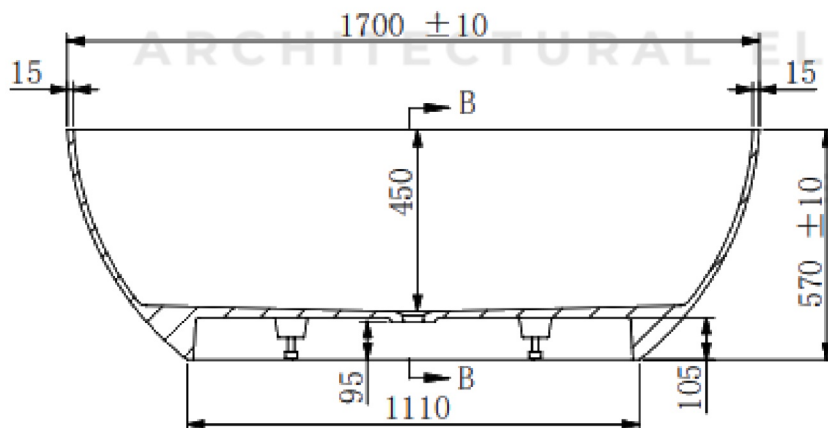

RUBINETTI

ARCHITECTURAL ELEGANCE

RGFSB1700 - Gabriel Freestanding Stone Bath 1700

Dimensions shown are nominal only. Do not commence any drilling or rough-in work until the product has been received and physically measured. All dimensions are in millimetres. Do not scale from this drawing.

Copyright © Rubinetti 2025