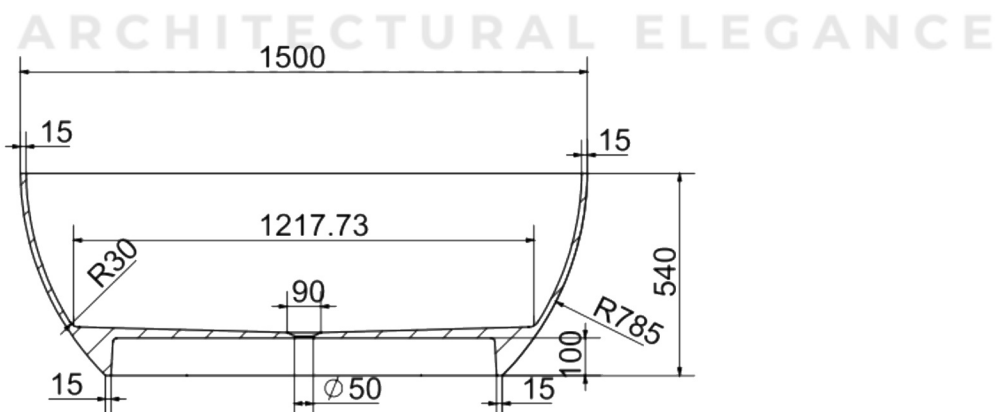

## RGFSB1400 - Gabriel Freestanding Stone Bath 1400

Dimensions shown are nominal only. Do not commence any drilling or rough-in work until the product has been received and physically measured. All dimensions are in millimetres. Do not scale from this drawing.

## RGFSB1500 - Gabriel Freestanding Stone Bath 1500

Dimensions shown are nominal only. Do not commence any drilling or rough-in work until the product has been received and physically measured. All dimensions are in millimetres. Do not scale from this drawing.

## RGFSB1600 - Gabriel Freestanding Stone Bath 1600

Dimensions shown are nominal only. Do not commence any drilling or rough-in work until the product has been received and physically measured. All dimensions are in millimetres. Do not scale from this drawing.

## RGFSB1700 - Gabriel Freestanding Stone Bath 1700

Dimensions shown are nominal only. Do not commence any drilling or rough-in work until the product has been received and physically measured. All dimensions are in millimetres. Do not scale from this drawing.