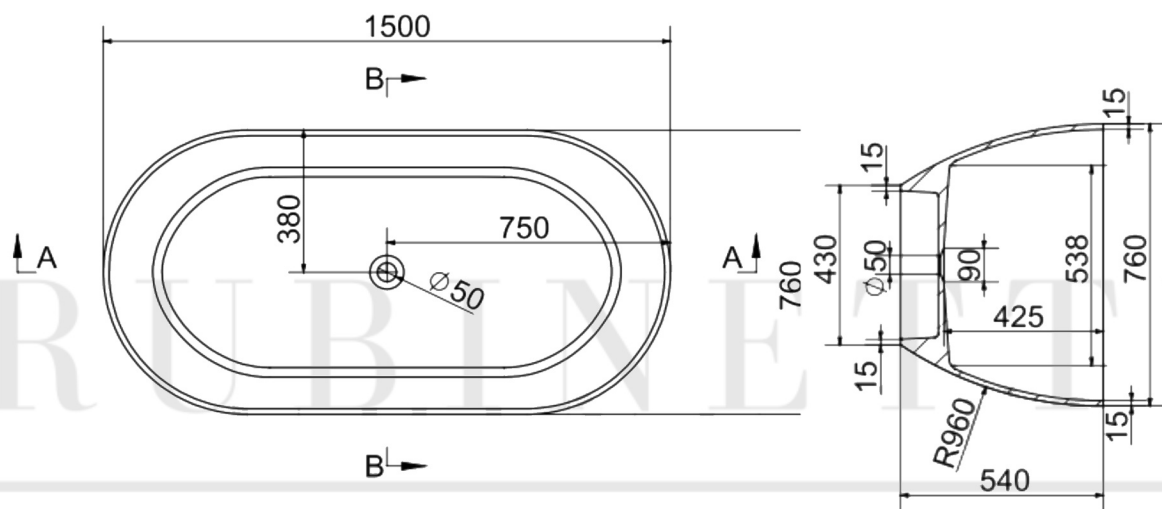

## RGFSB1400 - Gabriel Freestanding Stone Bath 1400

Dimensions shown are nominal only. Do not commence any drilling or rough-in work until the product has been received and physically measured. All dimensions are in millimetres. Do not scale from this drawing.

## RGFSB1500 - Gabriel Freestanding Stone Bath 1500

Dimensions shown are nominal only. Do not commence any drilling or rough-in work until the product has been received and physically measured. All dimensions are in millimetres. Do not scale from this drawing.

## RGFSB1600 - Gabriel Freestanding Stone Bath 1600

Dimensions shown are nominal only. Do not commence any drilling or rough-in work until the product has been received and physically measured. All dimensions are in millimetres. Do not scale from this drawing.

## RGFSB1700 - Gabriel Freestanding Stone Bath 1700

Dimensions shown are nominal only. Do not commence any drilling or rough-in work until the product has been received and physically measured. All dimensions are in millimetres. Do not scale from this drawing.