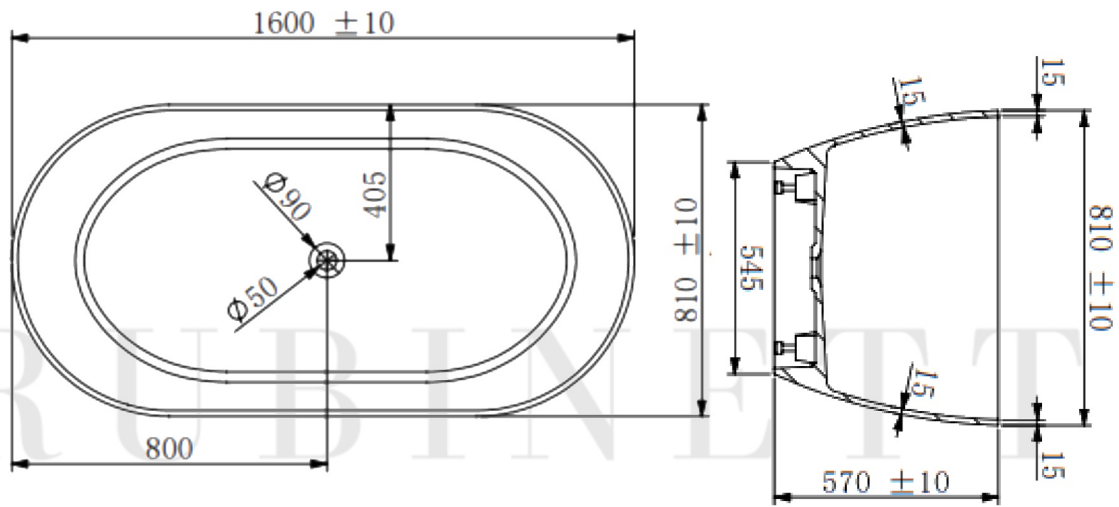

## RGFSB1400 - Gabriel Freestanding Stone Bath 1400

Dimensions shown are nominal only. Do not commence any drilling or rough-in work until the product has been received and physically measured. All dimensions are in millimetres. Do not scale from this drawing.

## RGFSB1500 - Gabriel Freestanding Stone Bath 1500

Dimensions shown are nominal only. Do not commence any drilling or rough-in work until the product has been received and physically measured. All dimensions are in millimetres. Do not scale from this drawing.

## RGFSB1600 - Gabriel Freestanding Stone Bath 1600

Dimensions shown are nominal only. Do not commence any drilling or rough-in work until the product has been received and physically measured. All dimensions are in millimetres. Do not scale from this drawing.