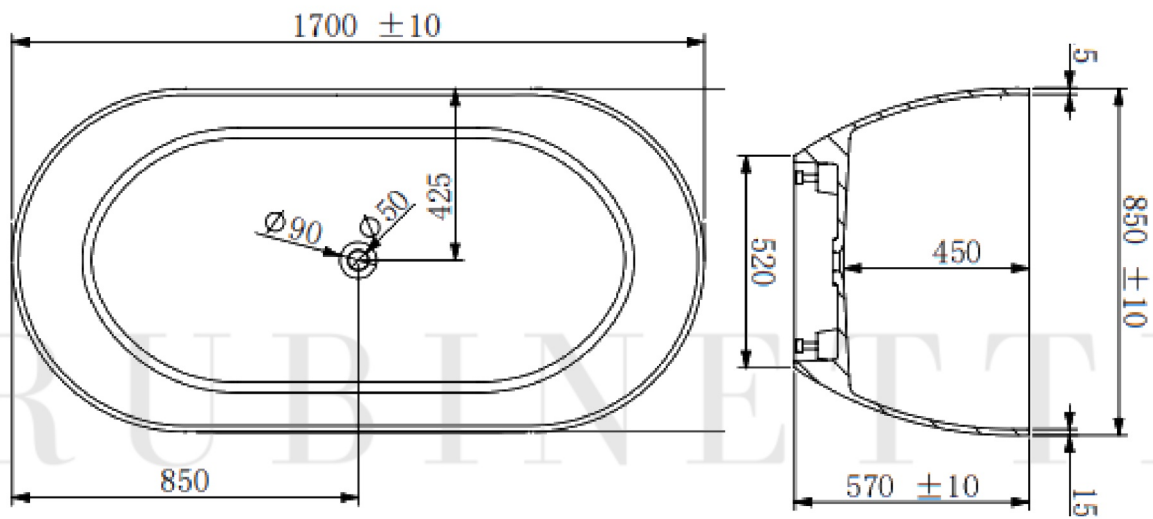

RUBINETTI

ARCHITECTURAL ELEGANCE

RGFSB1700 - Gabriel Freestanding Stone Bath 1700

Dimensions shown are nominal only. Do not commence any drilling or rough-in work until the product has been received and physically measured. All dimensions are in millimetres. Do not scale from this drawing.

Copyright © Rubinetti 2025