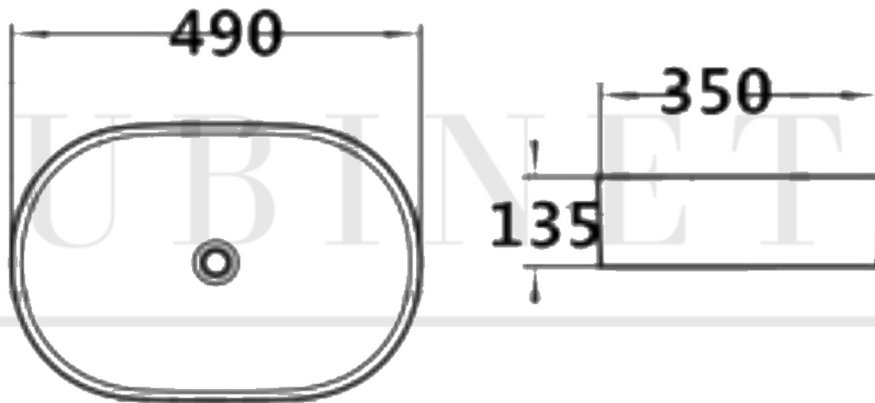

RUBINETTI

ARCHITECTURAL ELEGANCE

ARCHITECTURAL ELEGANCE

RVACB - Vesta Above Counter Basin

Dimensions shown are nominal only. Do not commence any drilling or rough-in work until the product has been received and physically measured. All dimensions are in millimetres. Do not scale from this drawing.