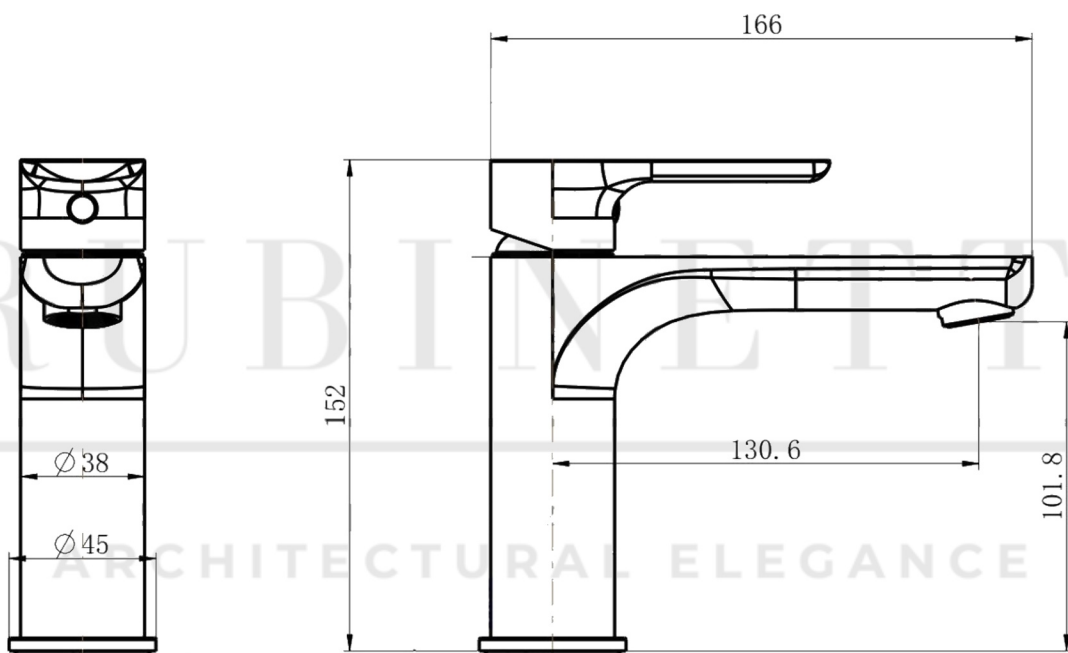

# RUBINETTI

ARCHITECTURAL ELEGANCE

**VBM01** - Valorosa Basin Mixer

Dimensions shown are nominal only. Do not commence any drilling or rough-in work until the product has been received and physically measured. All dimensions are in millimetres. Do not scale from this drawing.