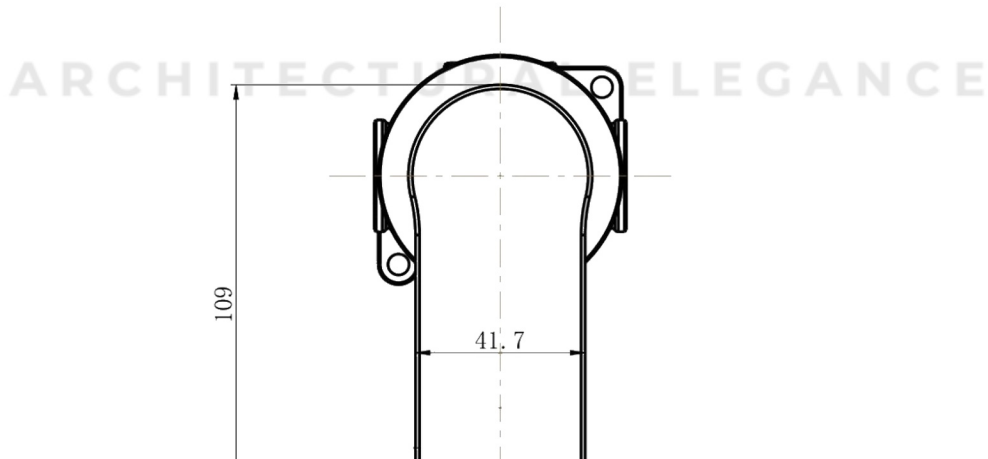

RUBINETTI

ARCHITECTURAL ELEGANCE

VWM01 - Valorosa Wall Mixer

Dimensions shown are nominal only. Do not commence any drilling or rough-in work until the product has been received and physically measured. All dimensions are in millimetres. Do not scale from this drawing.