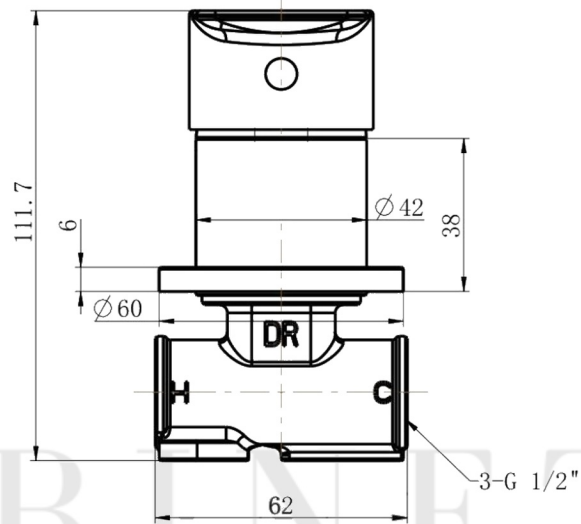

RUBINETTI

ARCHITECTURAL ELEGANCE

VWM01 - Valorosa Wall Mixer

Dimensions shown are nominal only. Do not commence any drilling or rough-in work until the product has been received and physically measured. All dimensions are in millimetres. Do not scale from this drawing.